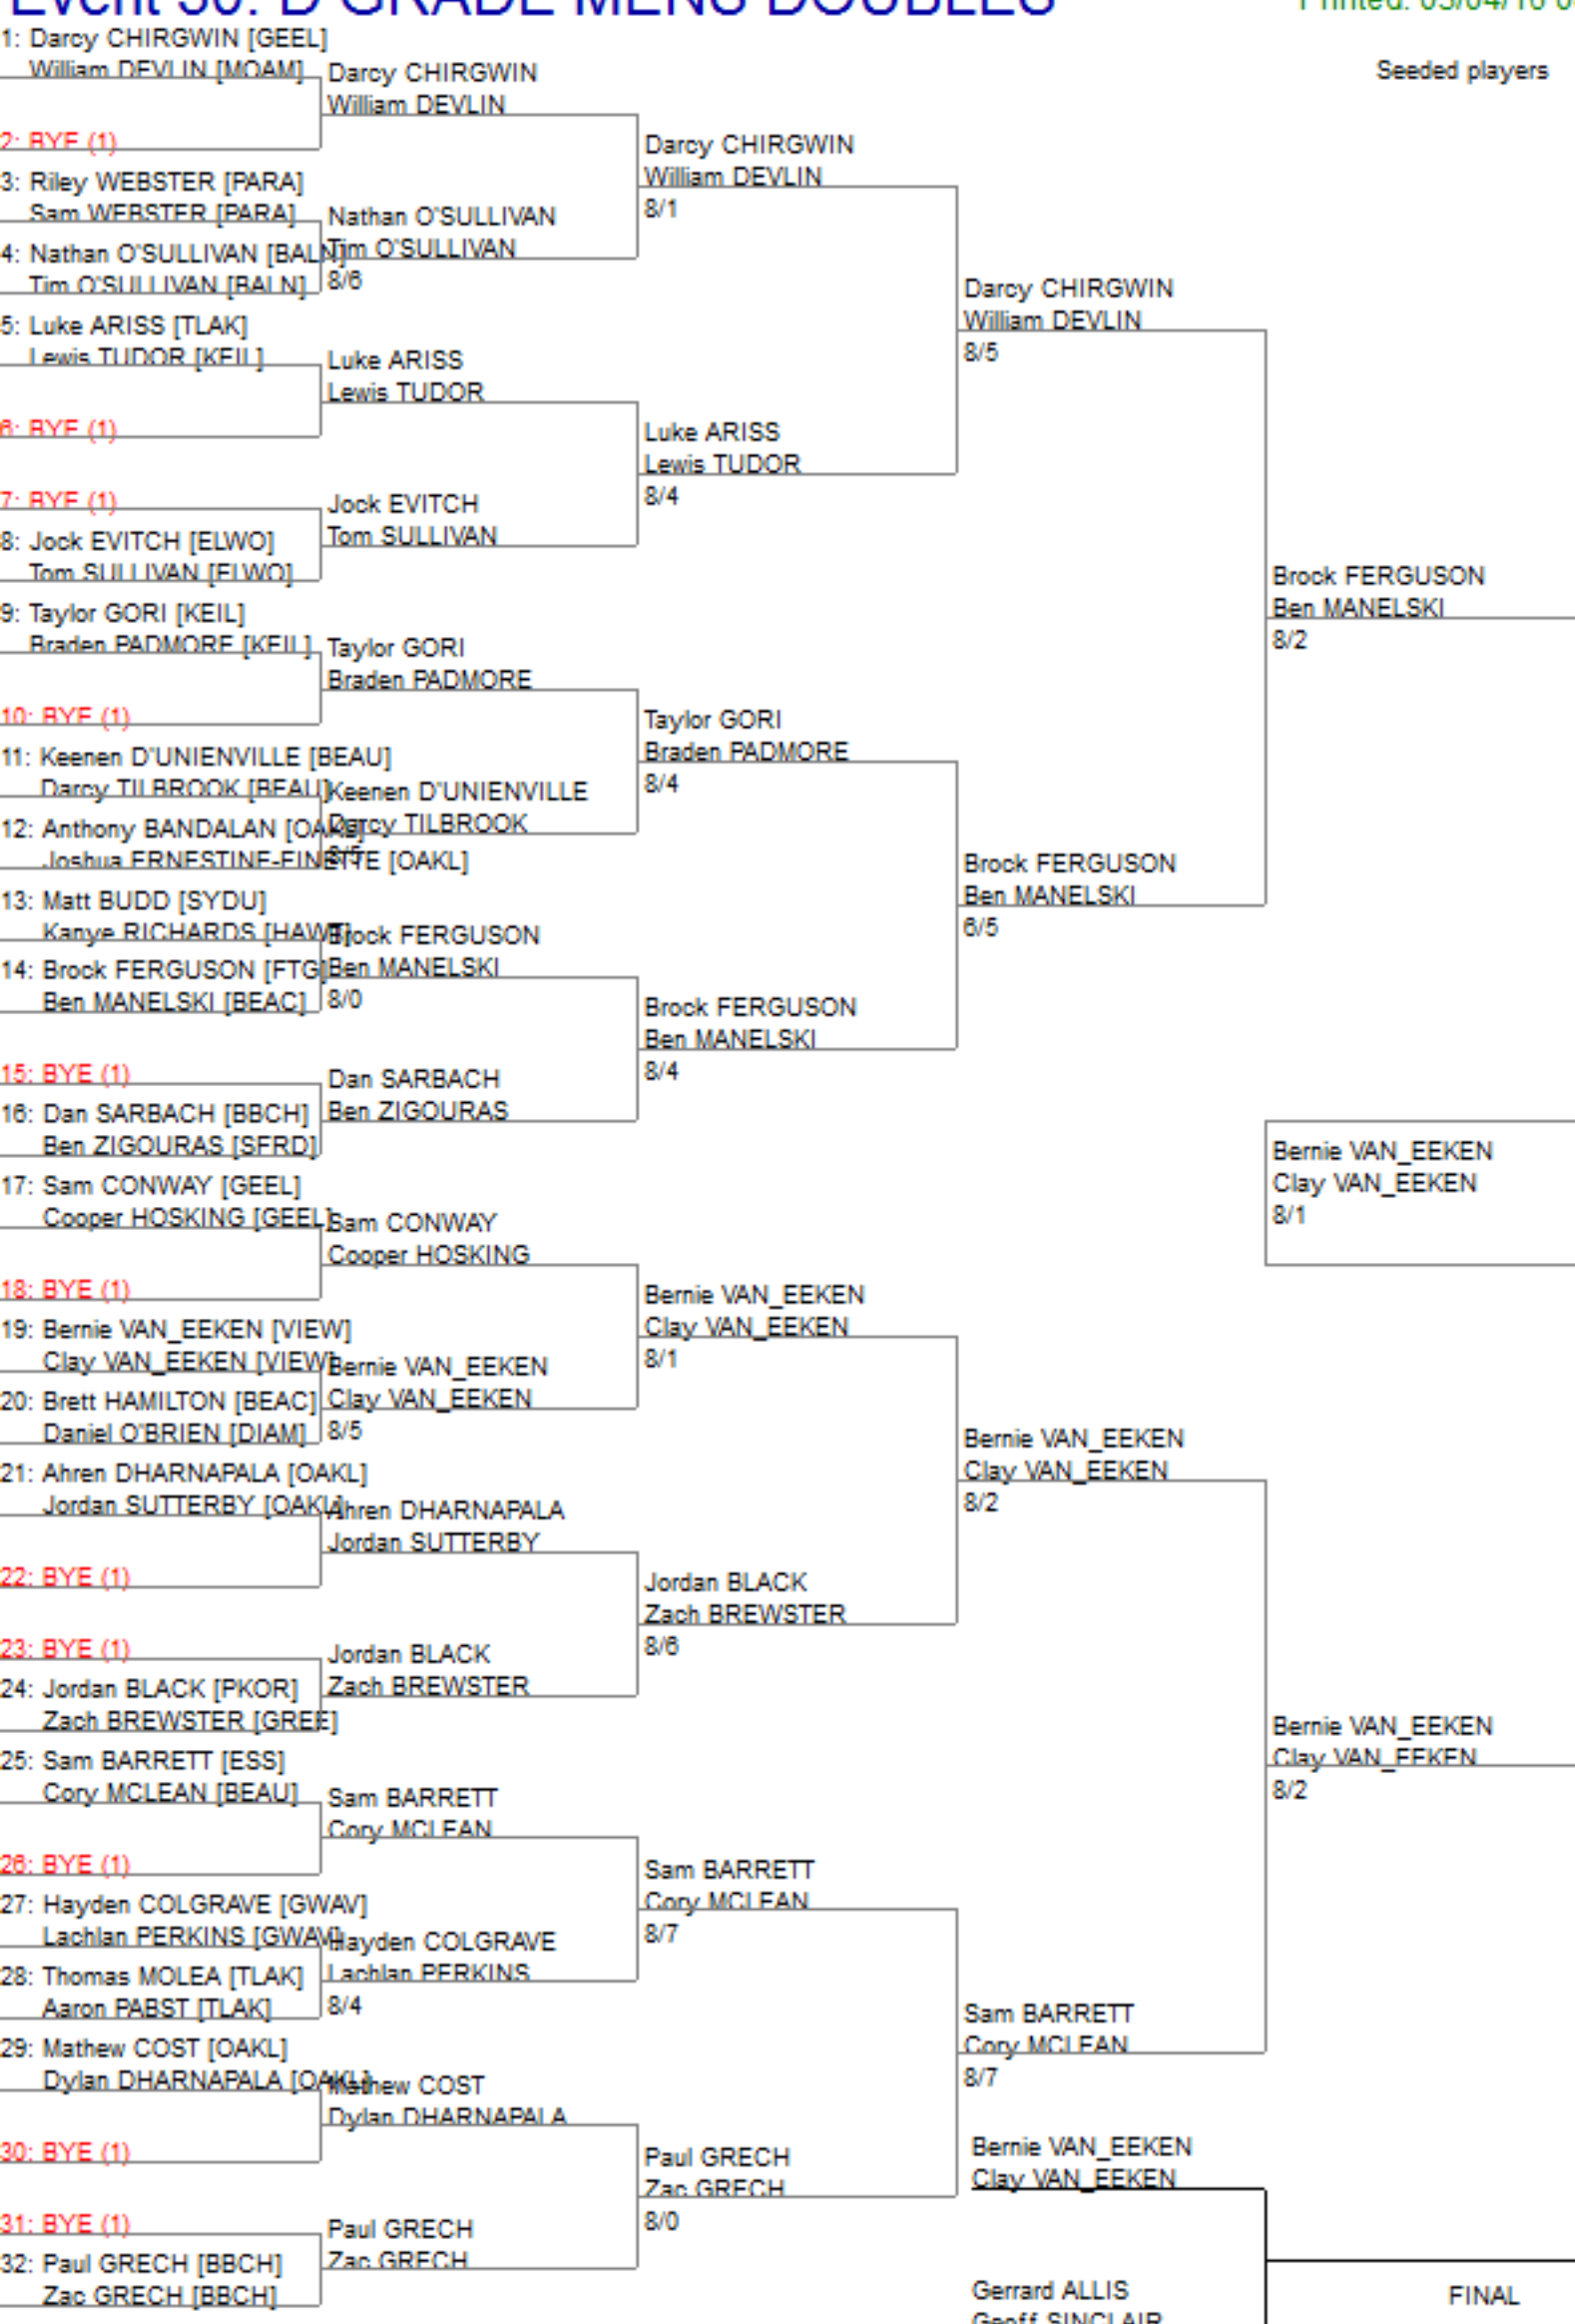

Yarrowonga 2016 - M

Event 30. D GRADE MENS DOUBLES

Printed: 03/04/16 08:31:45

Yarrowonga 2016 - M

Event 30. D GRADE MENS DOUBLES

Printed: 03/04/16 08:31:45