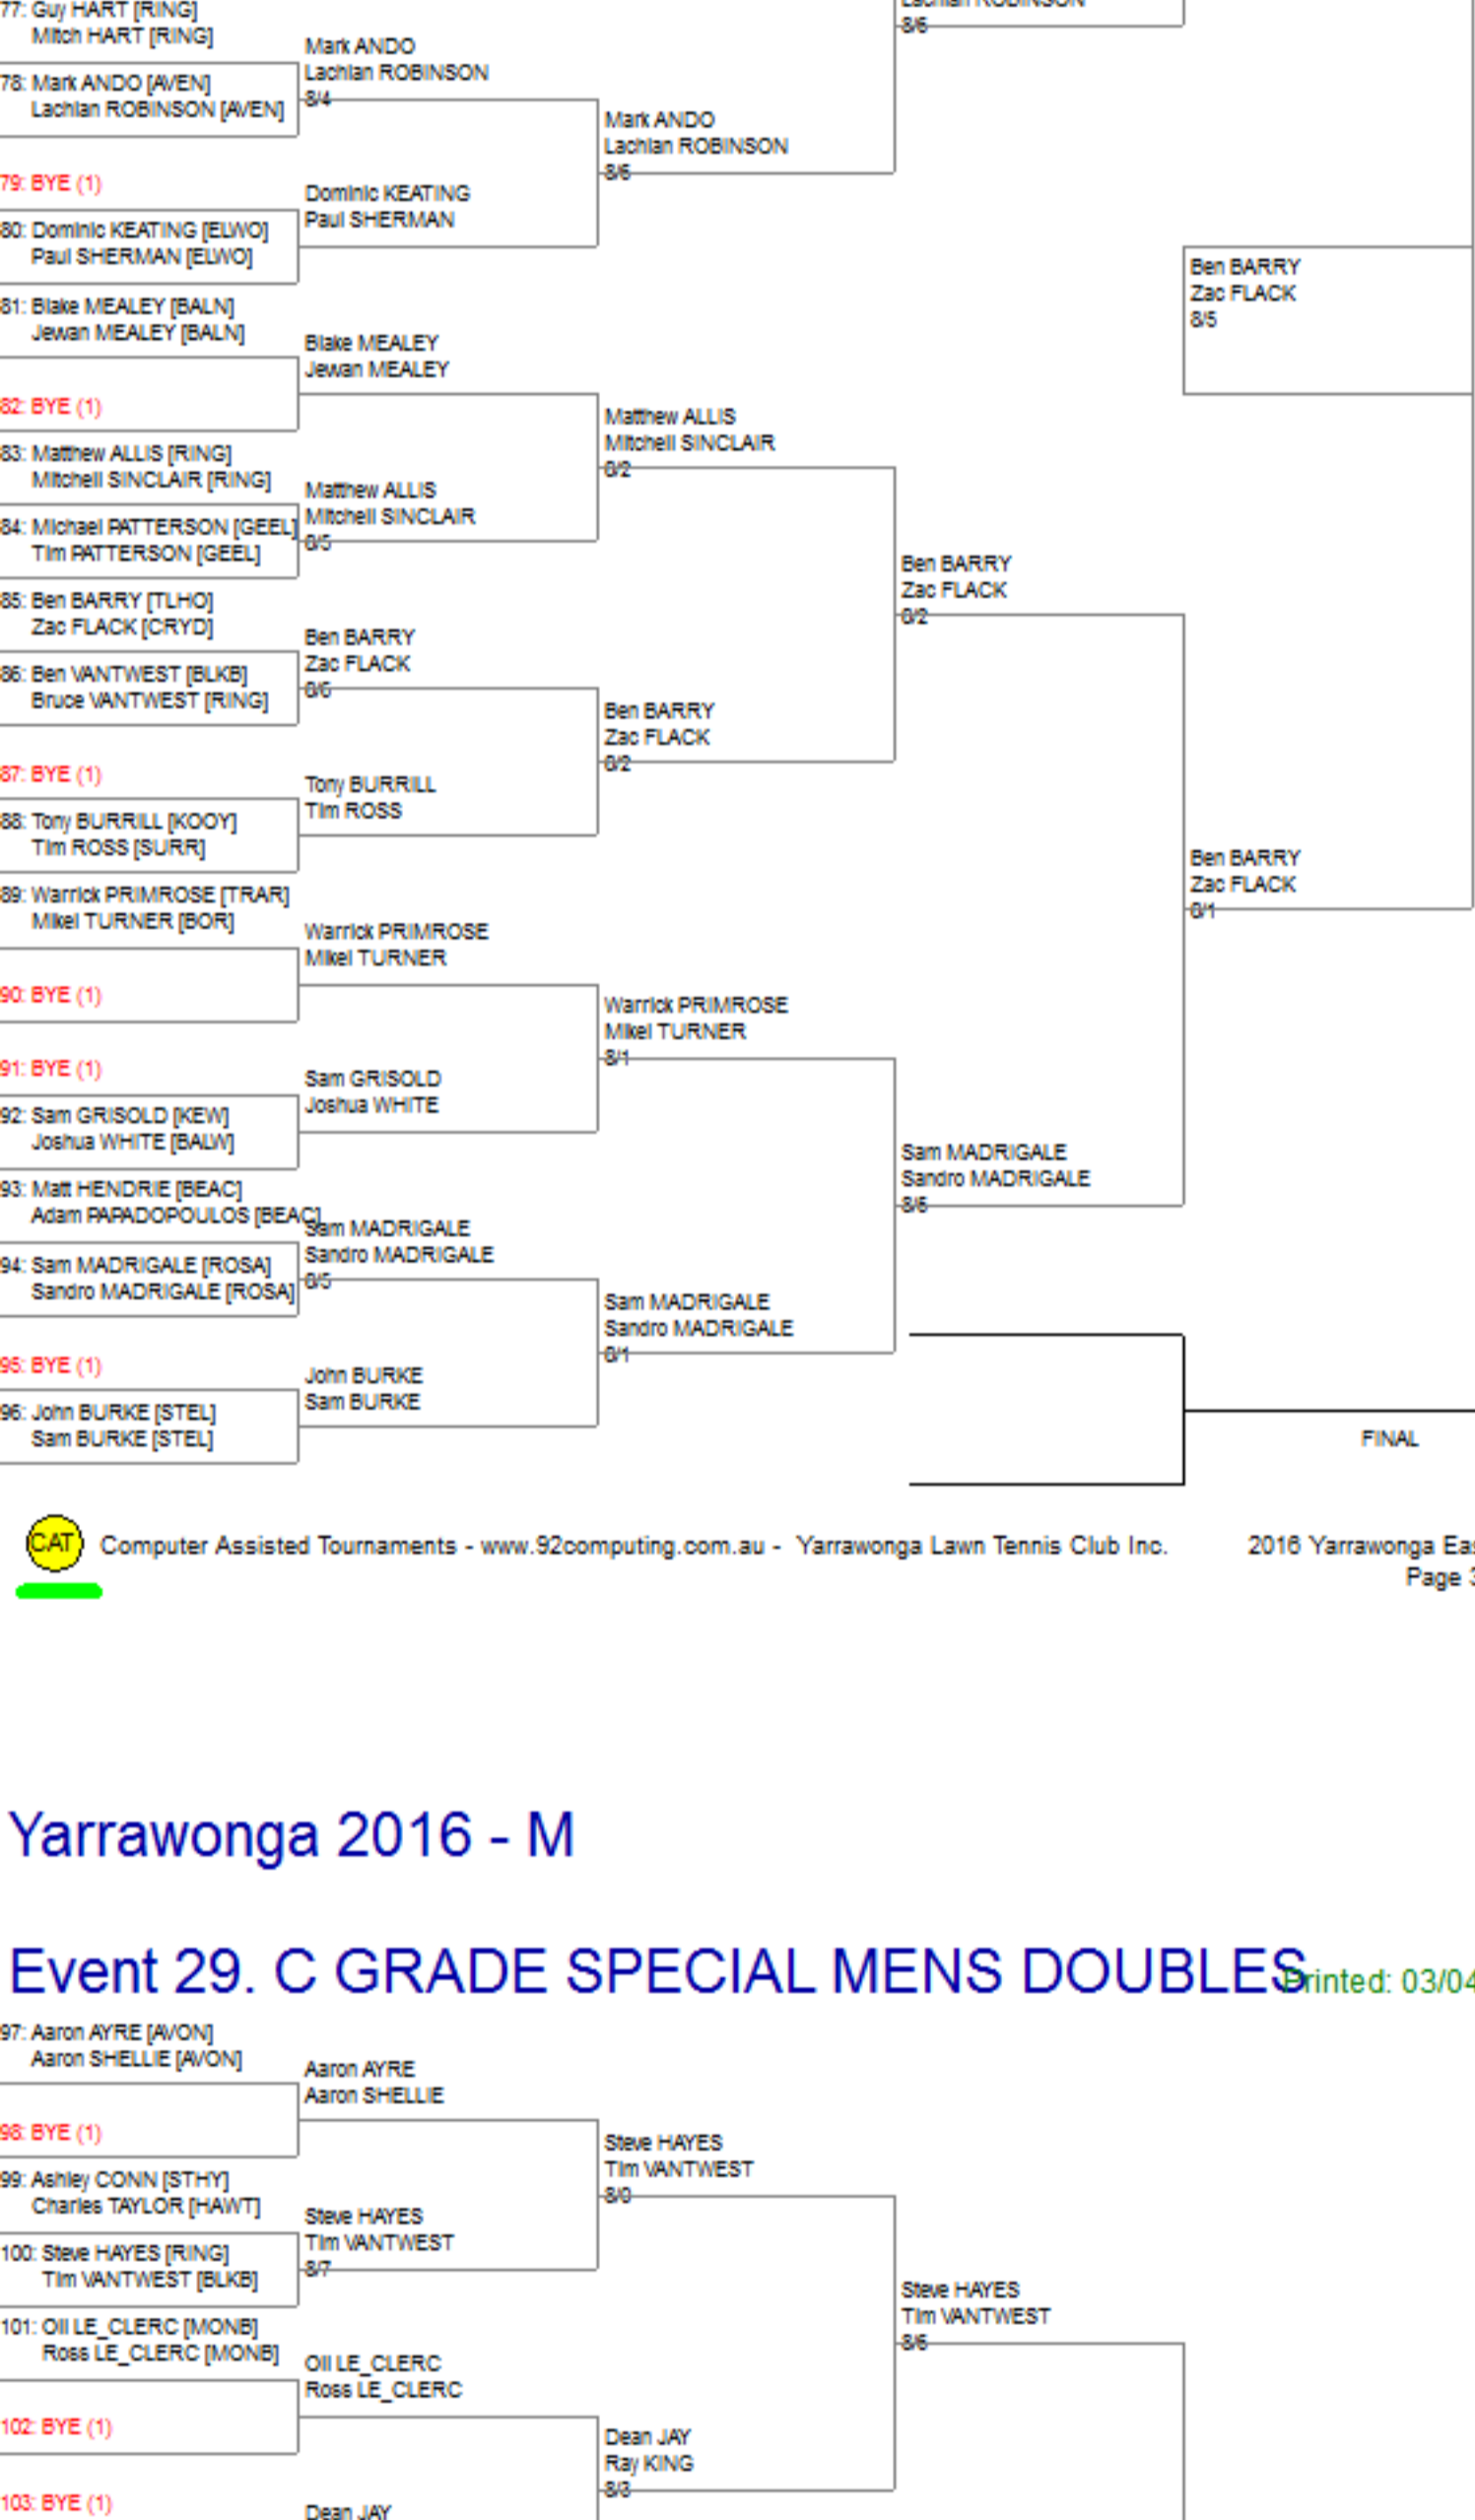

Yarrowonga 2016 - M

Event 29. C GRADE SPECIAL MENS DOUBLES Printed: 03/04/16 08:31:40

Yarrowonga 2016 - M

Event 29. C GRADE SPECIAL MENS DOUBLES Printed: 03/04/16 08:31:40

Yarrowonga 2016 - M

Event 29. C GRADE SPECIAL MENS DOUBLES Printed: 03/04/16 08:31:40

Yarrowonga 2016 - M

Event 29. C GRADE SPECIAL MENS DOUBLES Printed: 03/04/16 08:31:40