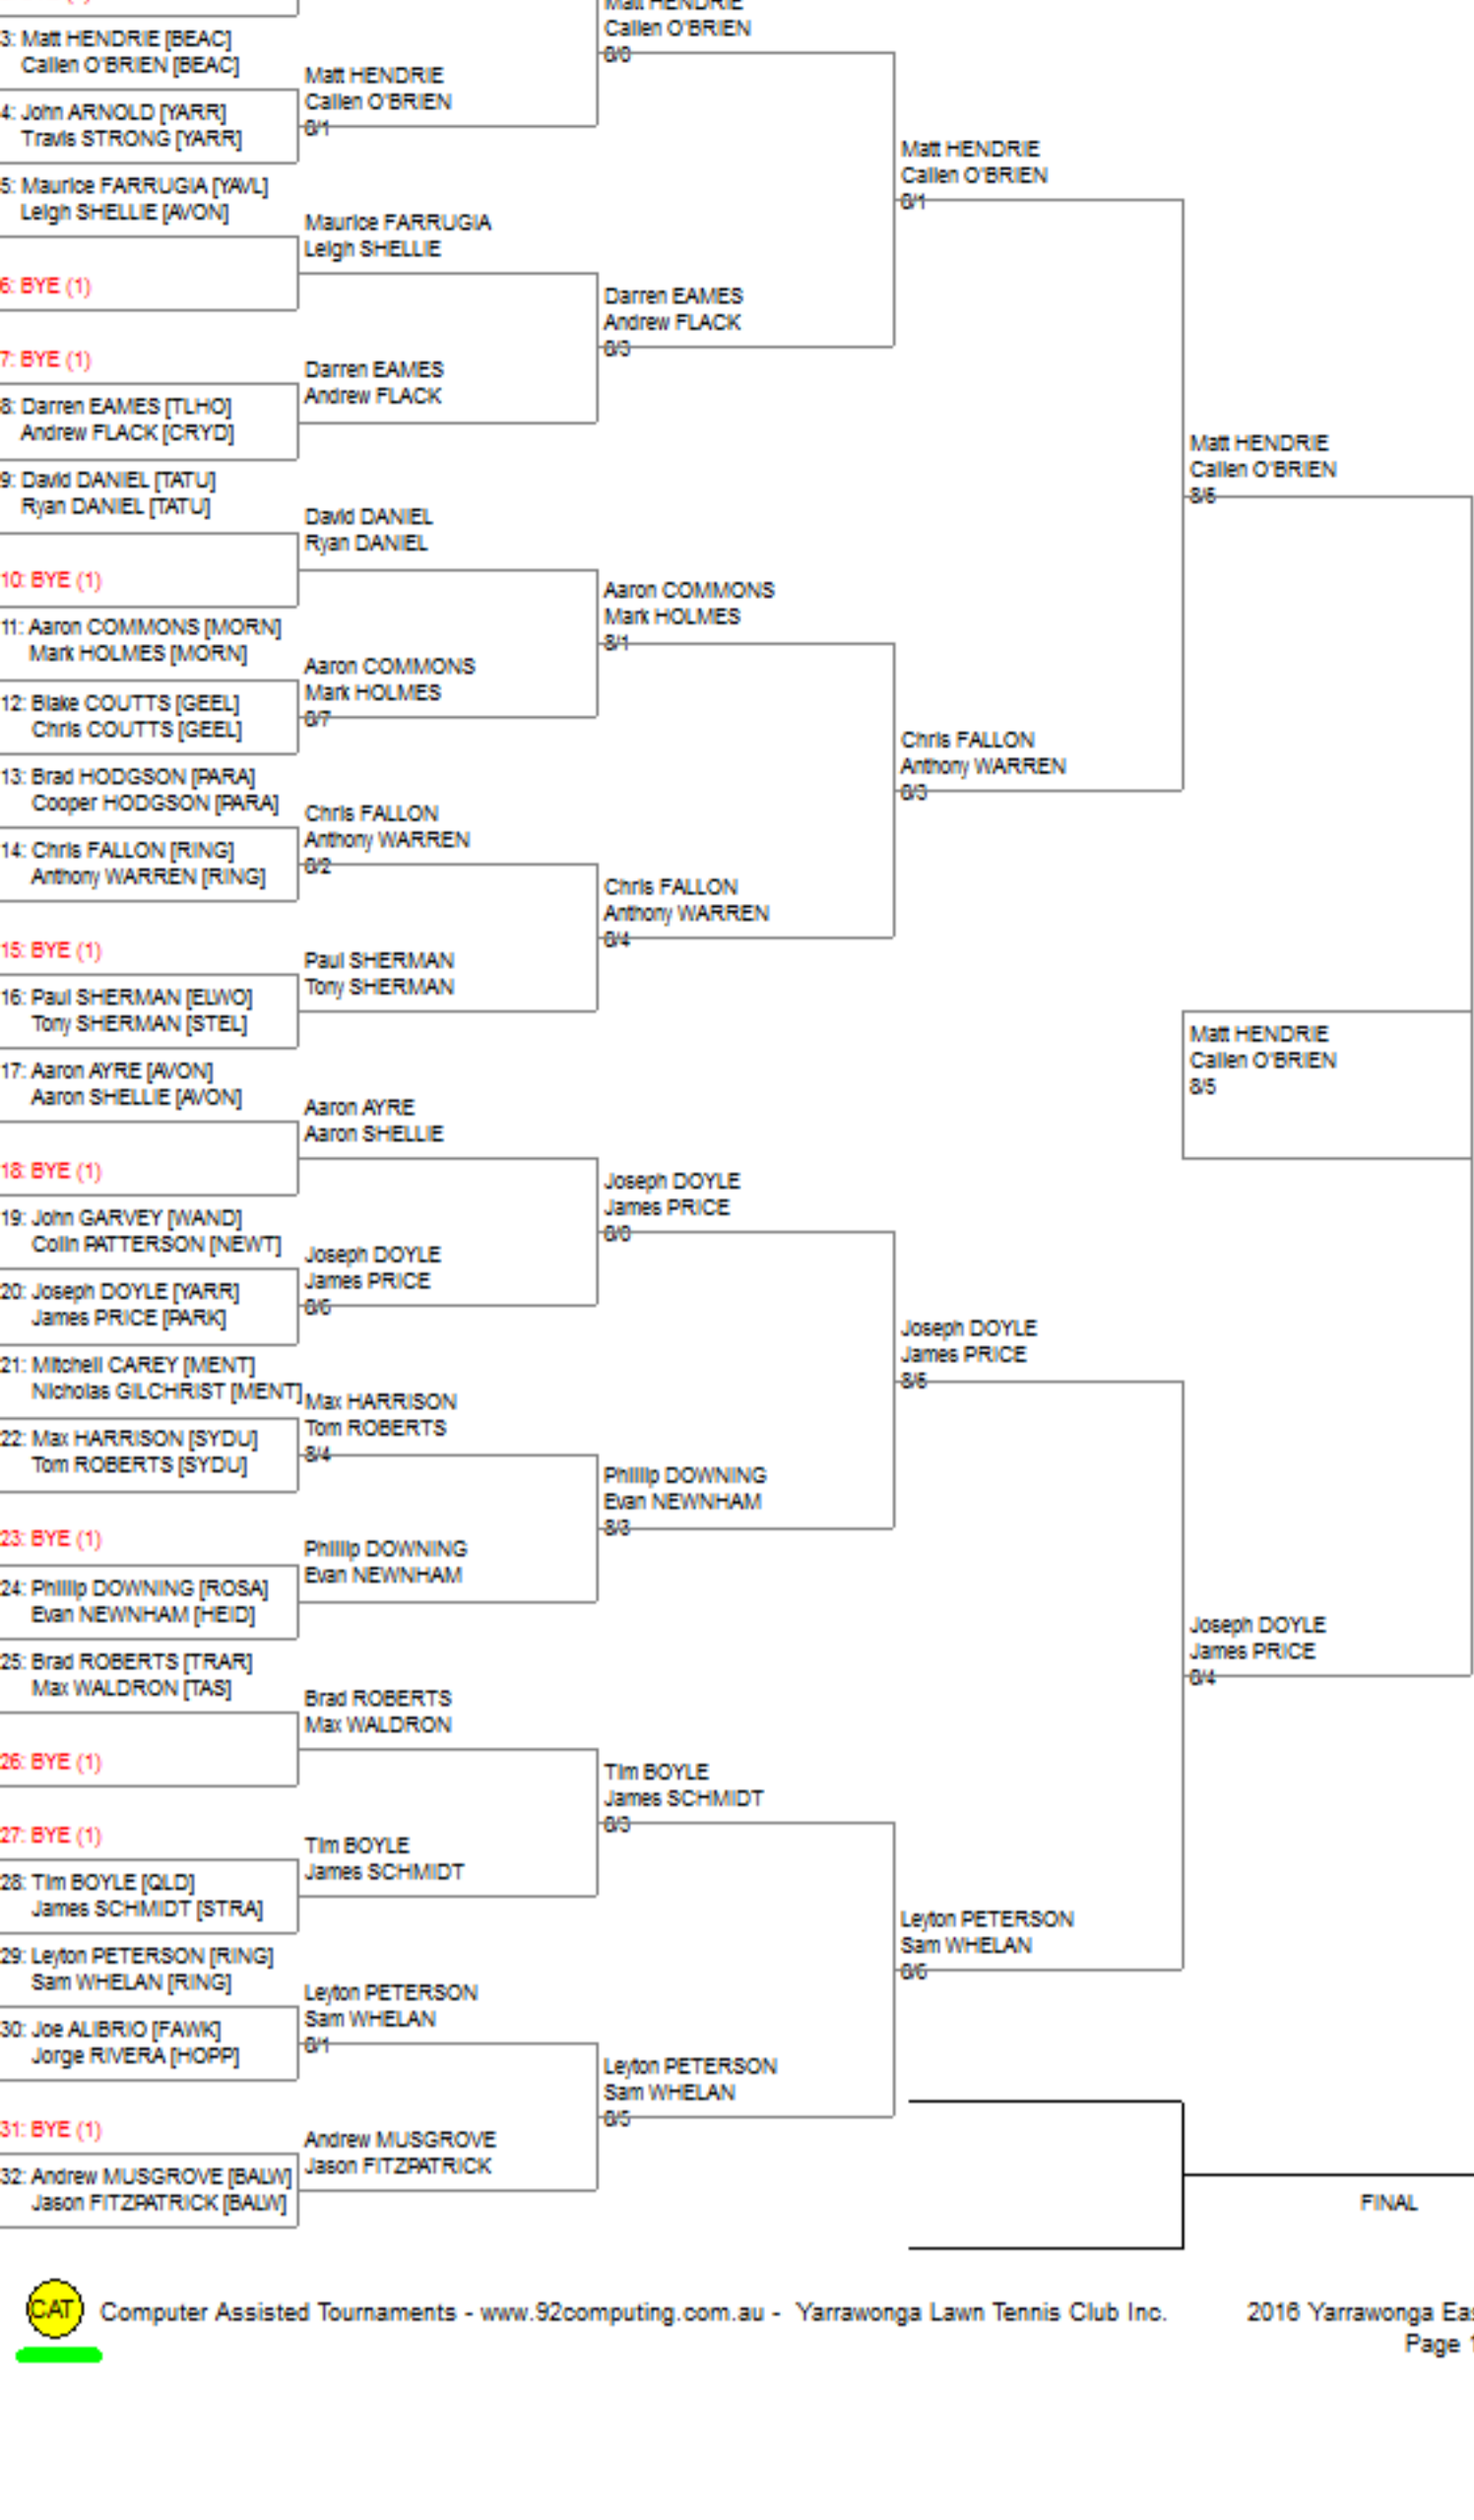

Yarrowonga 2016 - M

Event 28. C GRADE MENS DOUBLES

Printed: 03/04/16 08:31:34

Yarrowonga 2016 - M

Event 28. C GRADE MENS DOUBLES

Printed: 03/04/16 08:31:34

Yarrowonga 2016 - M

Event 28. C GRADE MENS DOUBLES

Printed: 03/04/16 08:31:34

Yarrowonga 2016 - M

Event 28. C GRADE MENS DOUBLES

Printed: 03/04/16 08:31:34