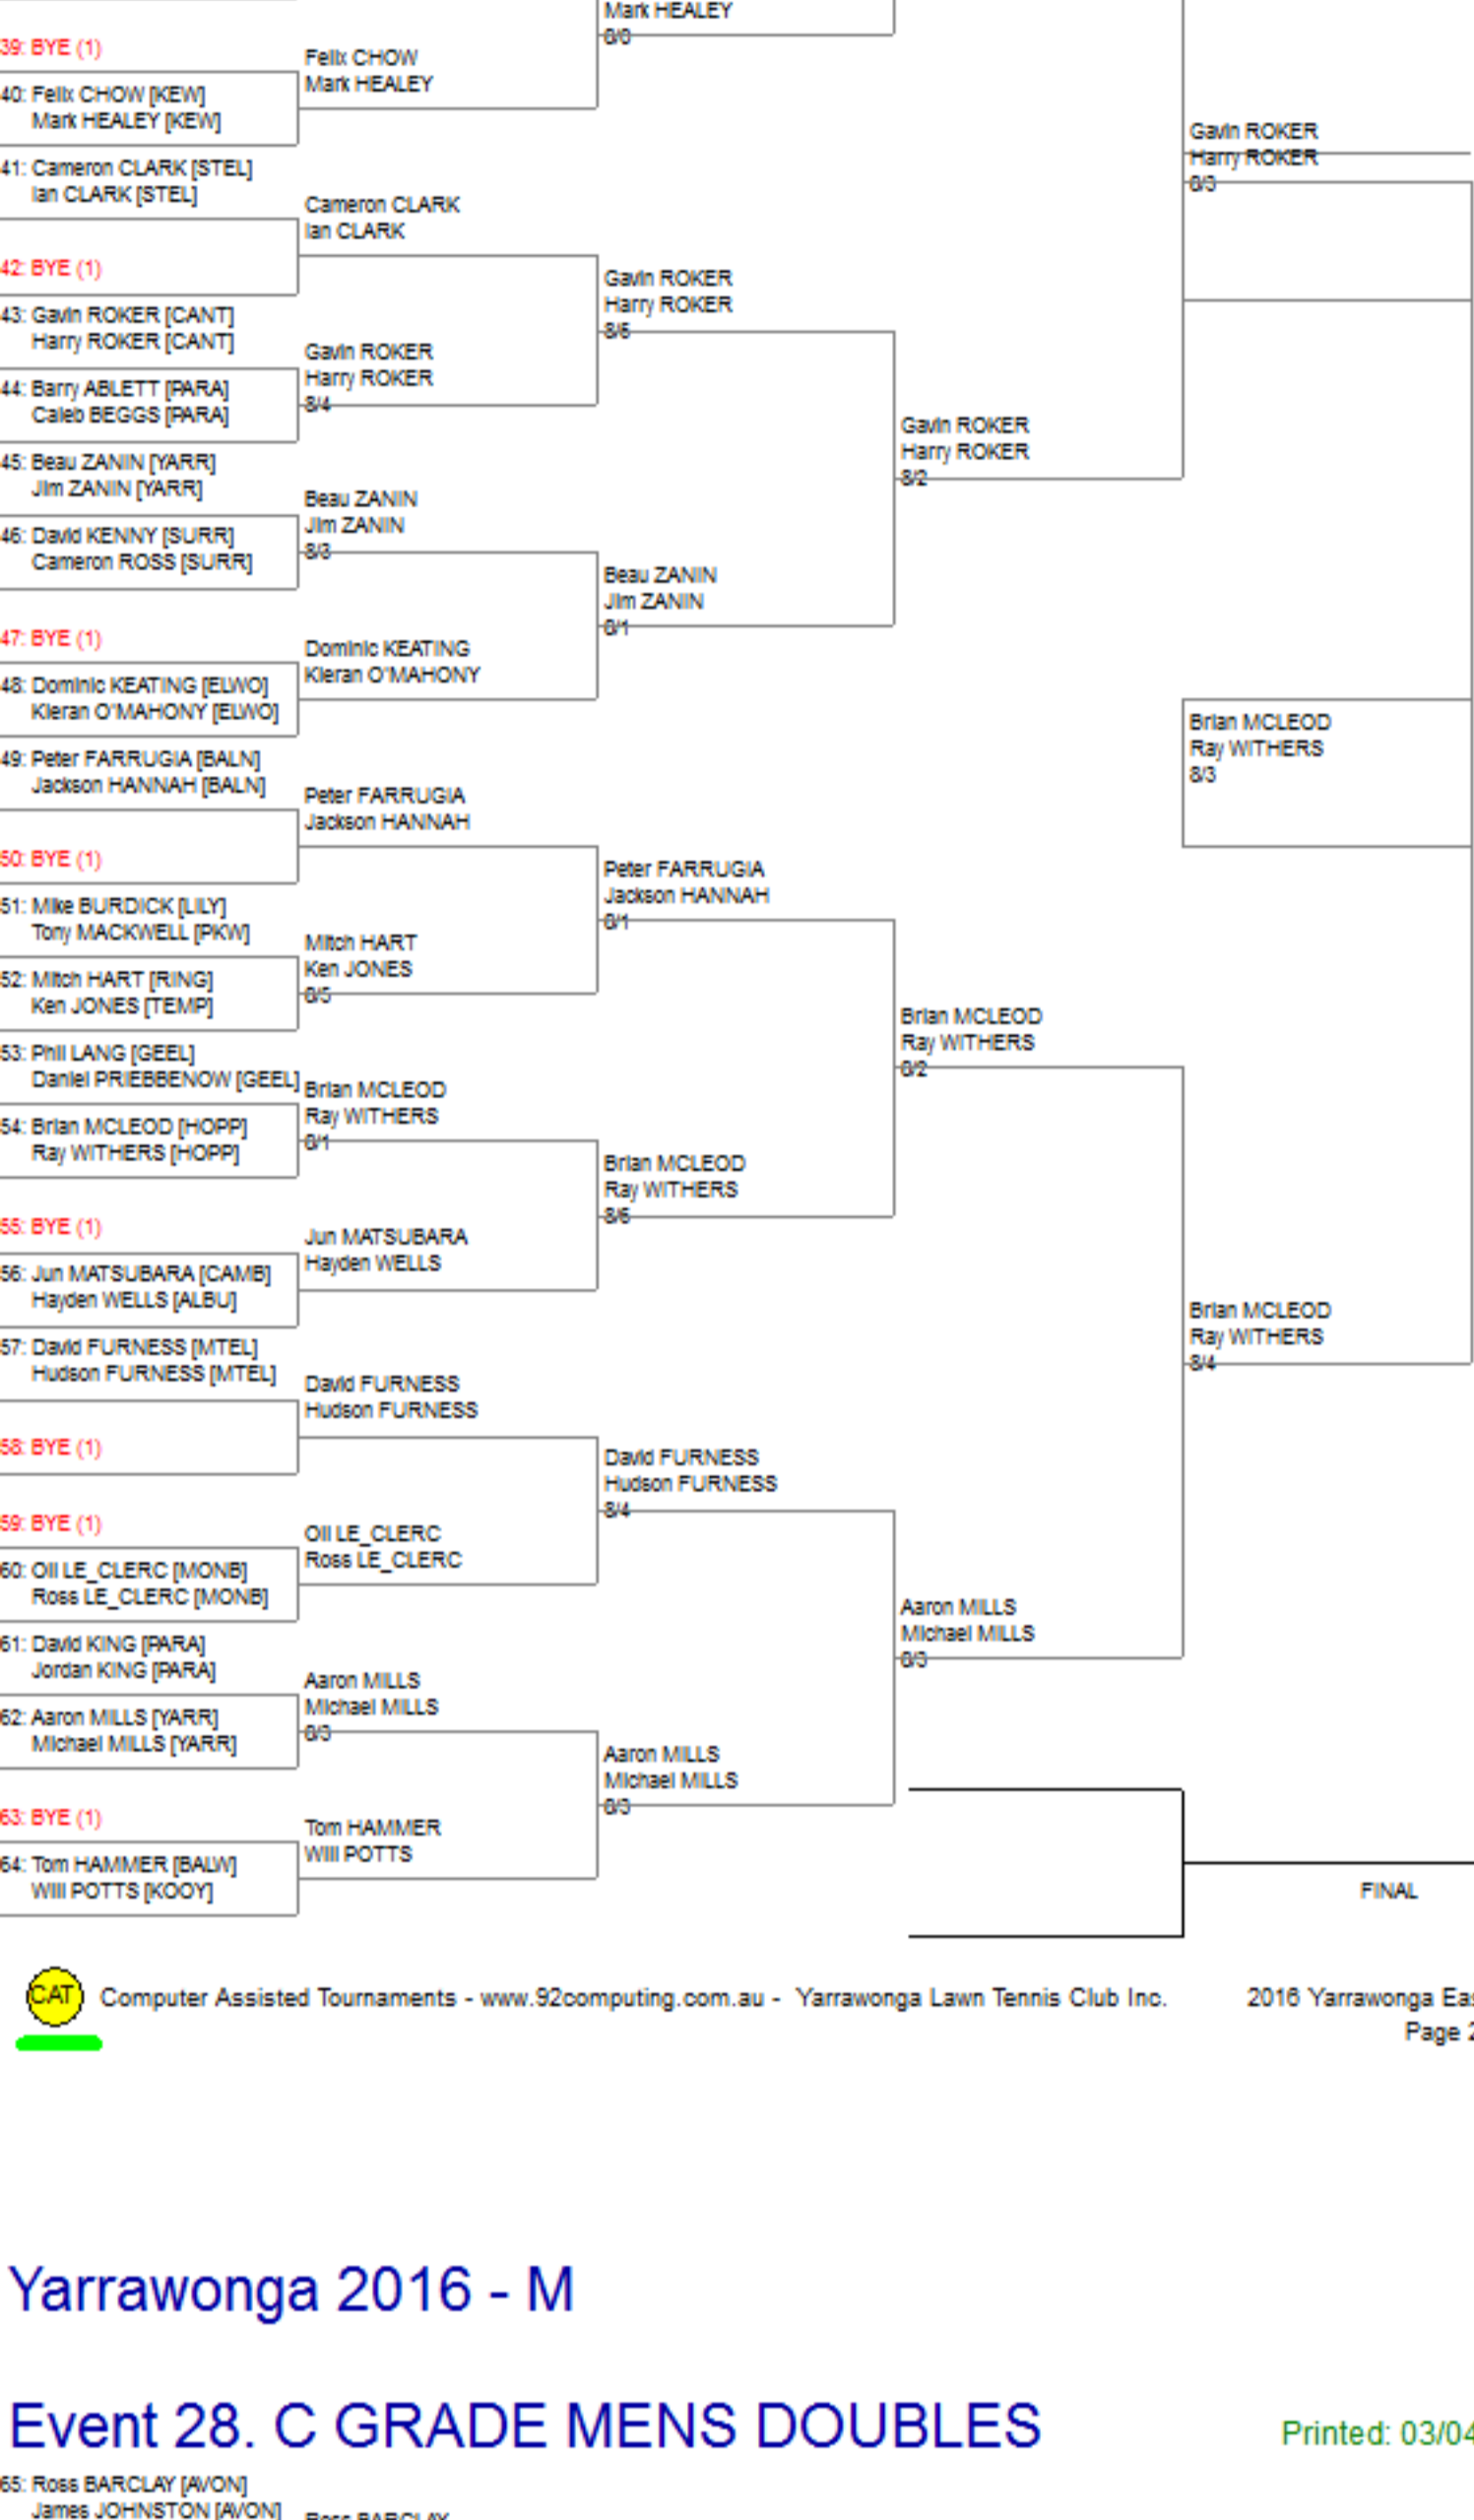

Yarrowonga 2016 - M

Event 28. C GRADE MENS DOUBLES

Printed: 03/04/16 08:31:34

Yarrowonga 2016 - M

Event 28. C GRADE MENS DOUBLES

Printed: 03/04/16 08:31:34

Yarrowonga 2016 - M

Event 28. C GRADE MENS DOUBLES

Printed: 03/04/16 08:31:34

Yarrowonga 2016 - M

Event 28. C GRADE MENS DOUBLES

Printed: 03/04/16 08:31:34