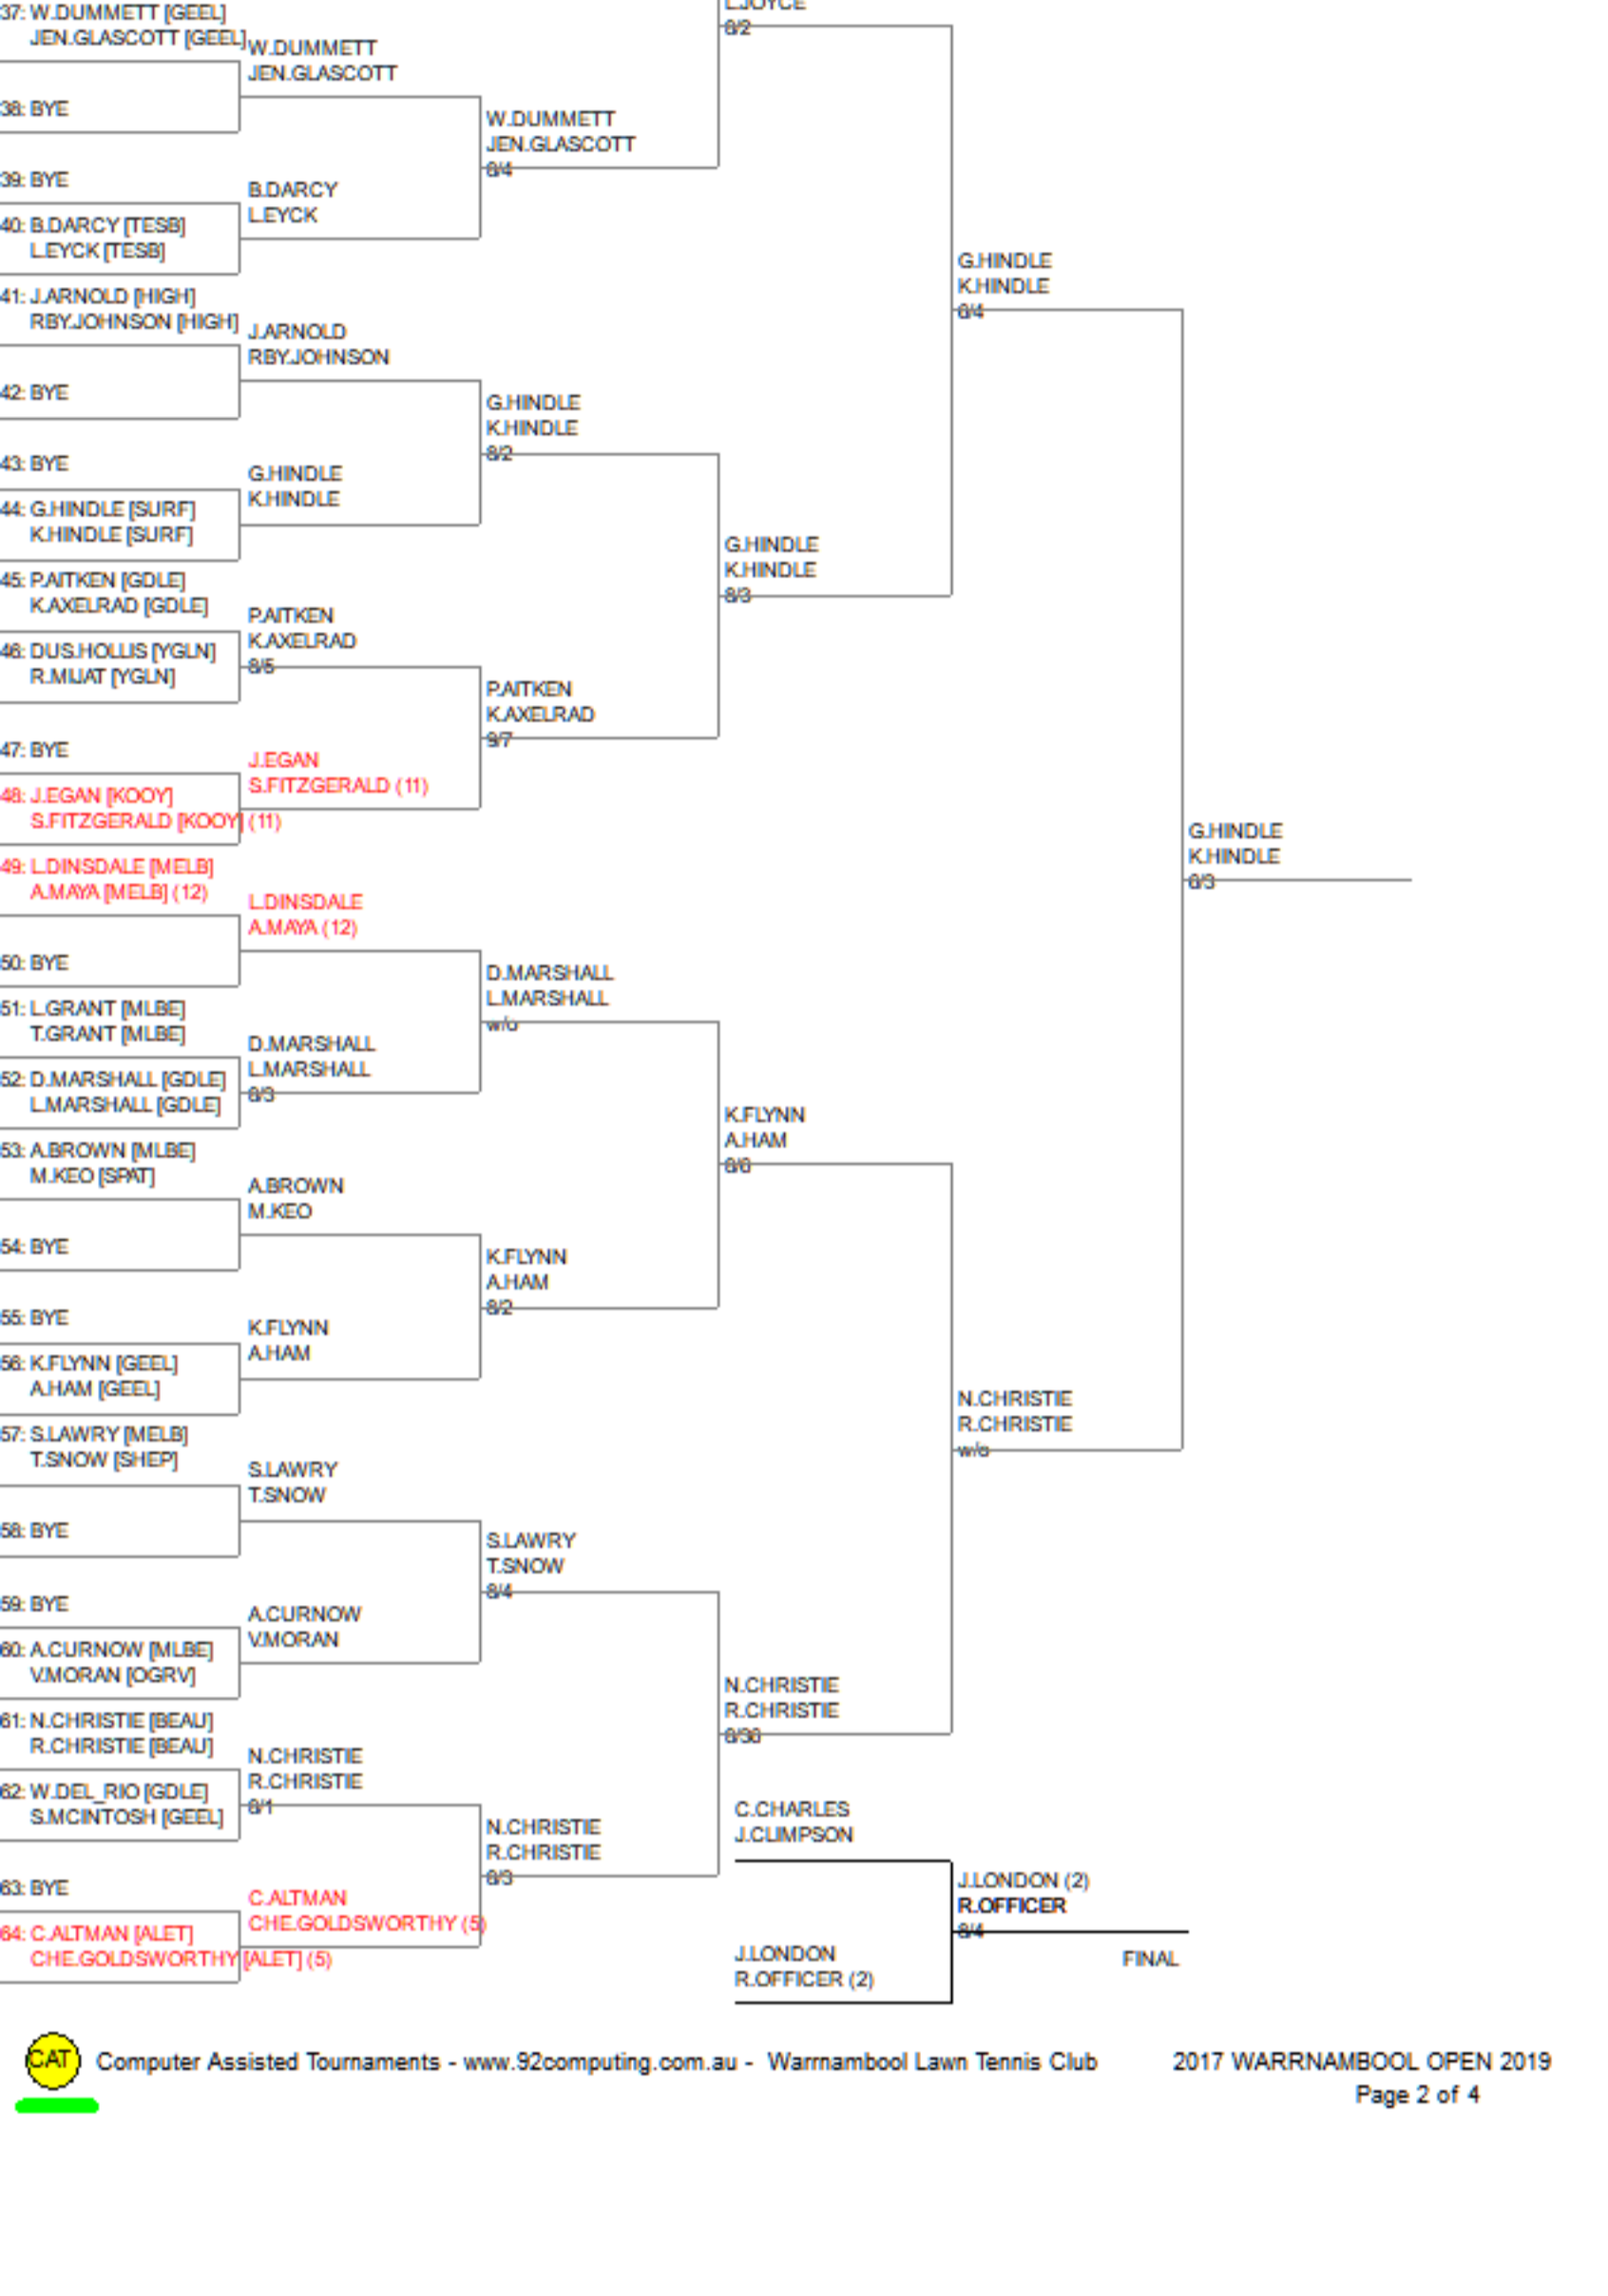

2019 Warrnambool Open

Event 32. D GRADE MIXED DOUBLES

Printed: 11/03/19 19:02:17

2019 Warrnambool Open

Event 32. D GRADE MIXED DOUBLES

Printed: 11/03/19 19:02:17

2019 Warrnambool Open

Event 32. D GRADE MIXED DOUBLES

Printed: 11/03/19 19:02:17

2019 Warrnambool Open

Event 32. D GRADE MIXED DOUBLES

Printed: 11/03/19 19:02:17