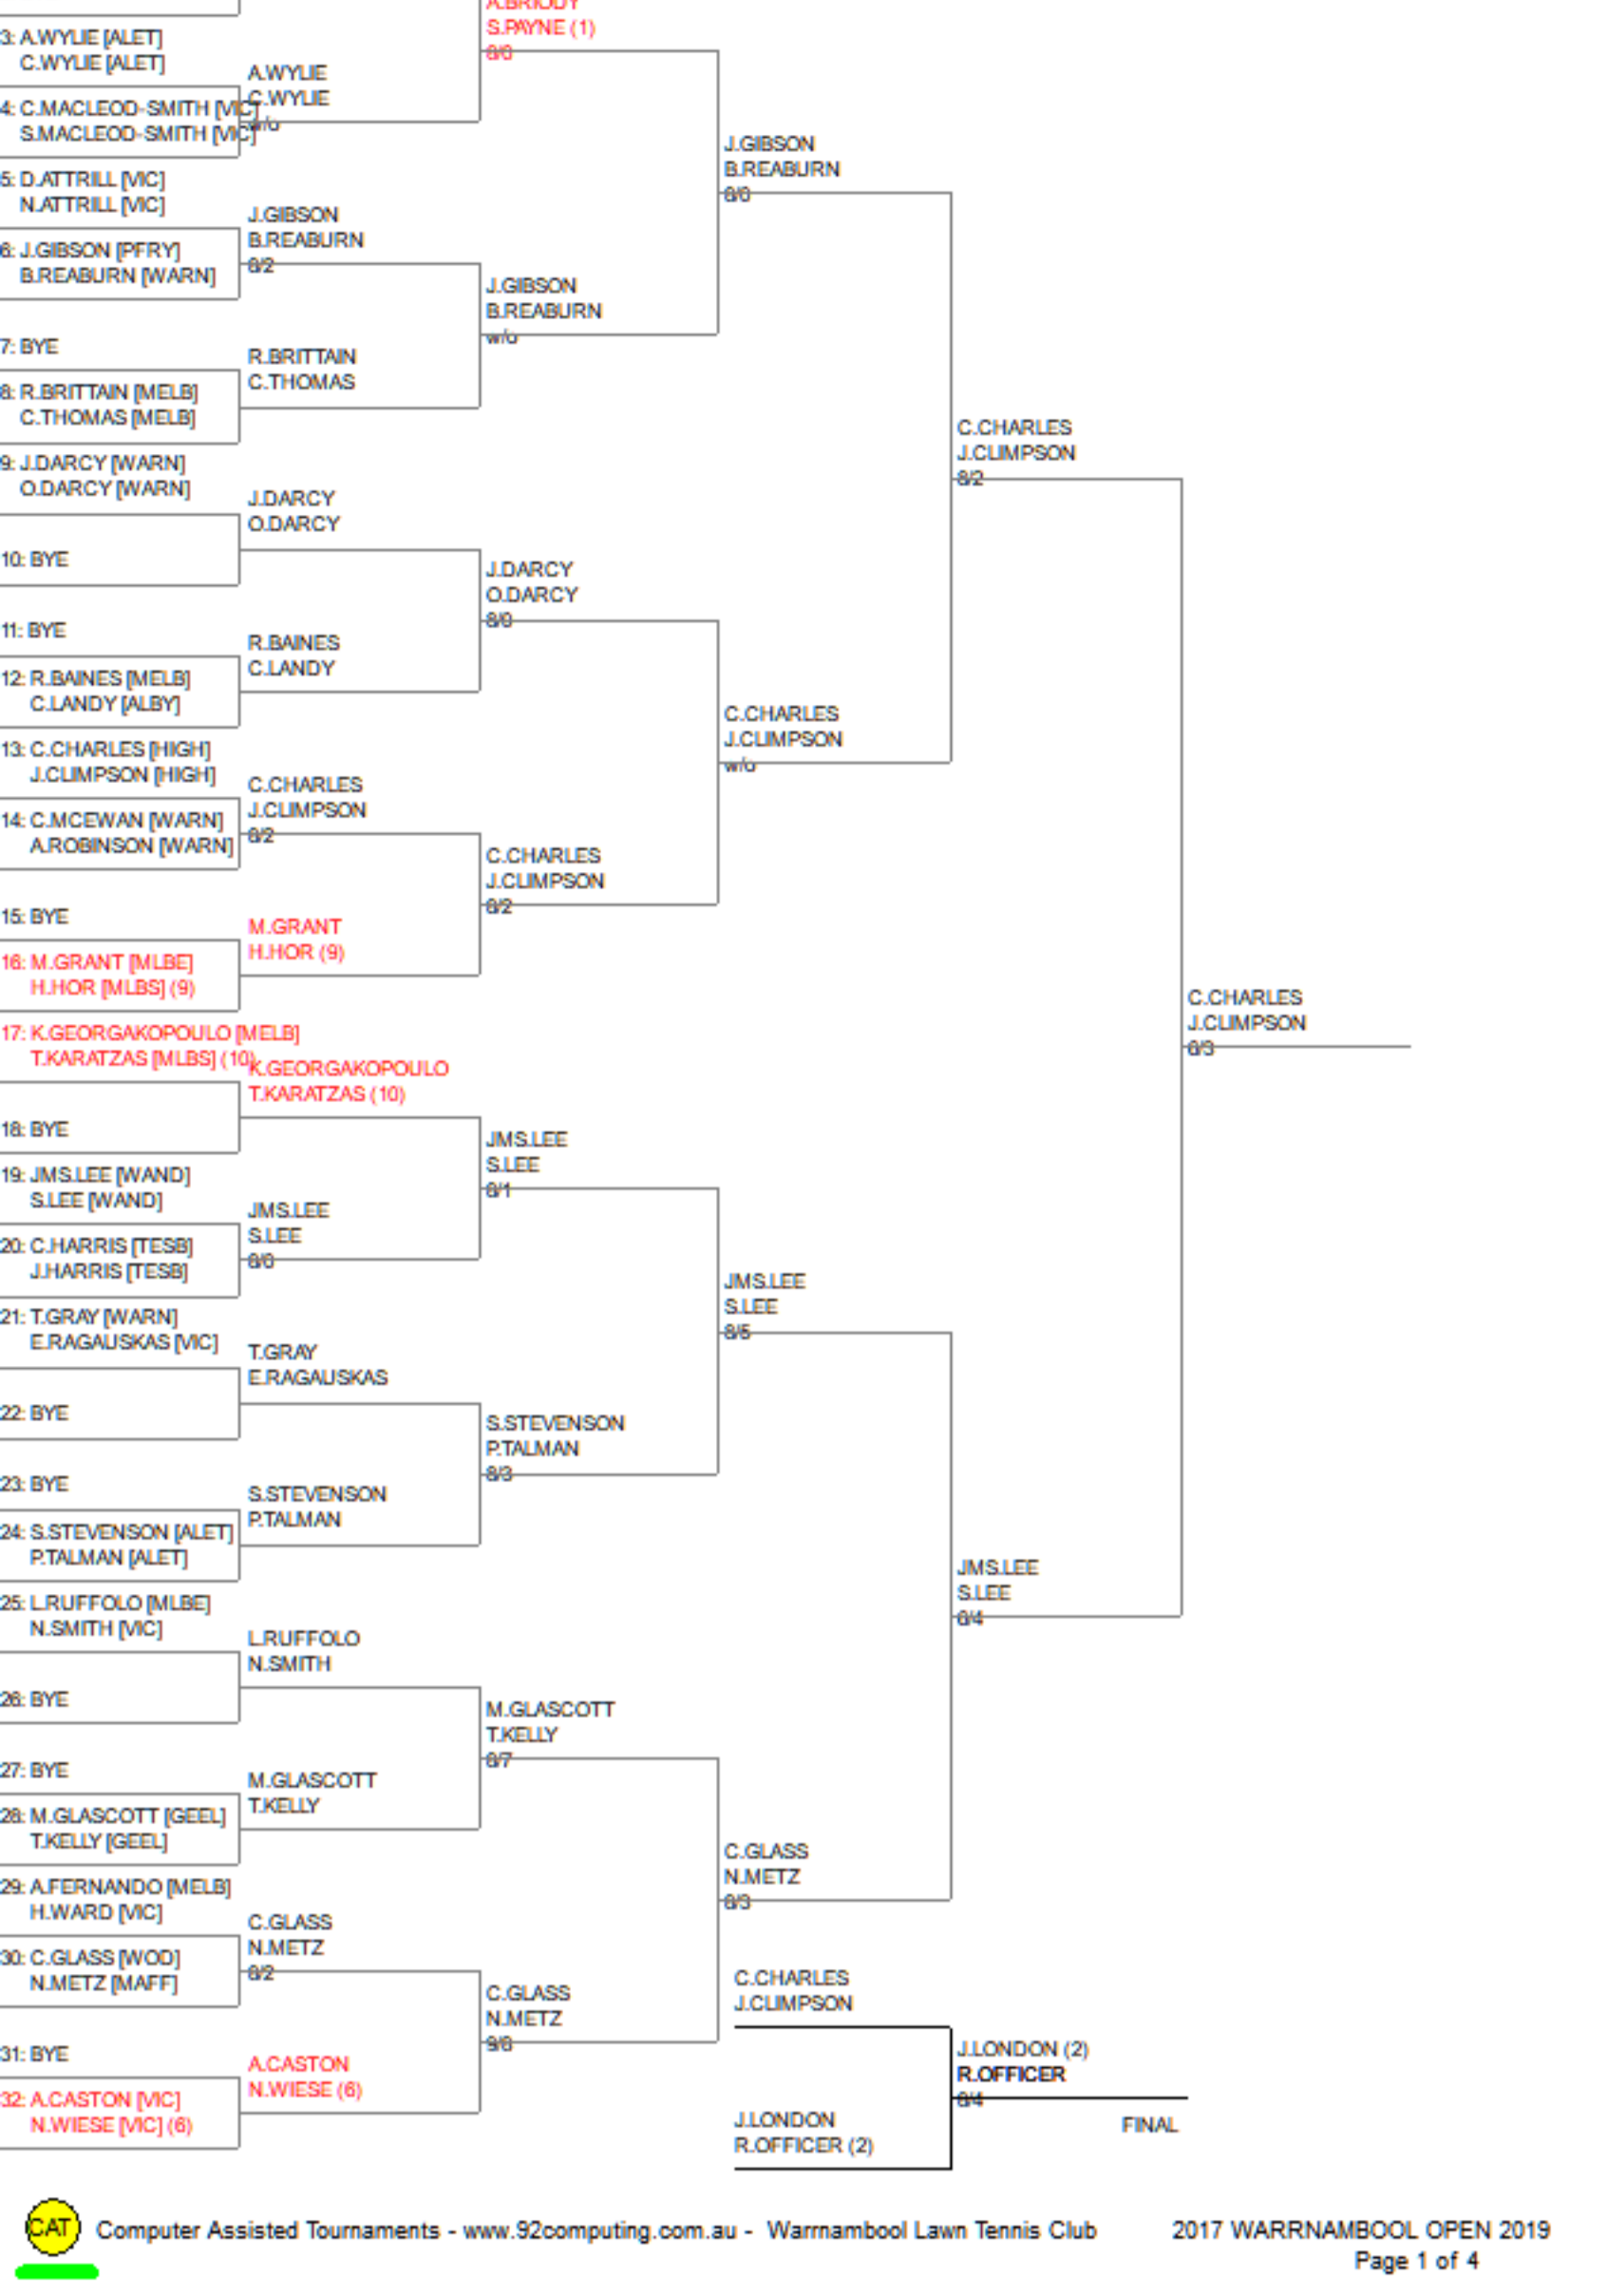

2019 Warrnambool Open

Event 32. D GRADE MIXED DOUBLES

Printed: 11/03/19 19:02:17

2019 Warrnambool Open

Event 32. D GRADE MIXED DOUBLES

Printed: 11/03/19 19:02:17

2019 Warrnambool Open

Event 32. D GRADE MIXED DOUBLES

Printed: 11/03/19 19:02:17

2019 Warrnambool Open

Event 32. D GRADE MIXED DOUBLES

Printed: 11/03/19 19:02:17