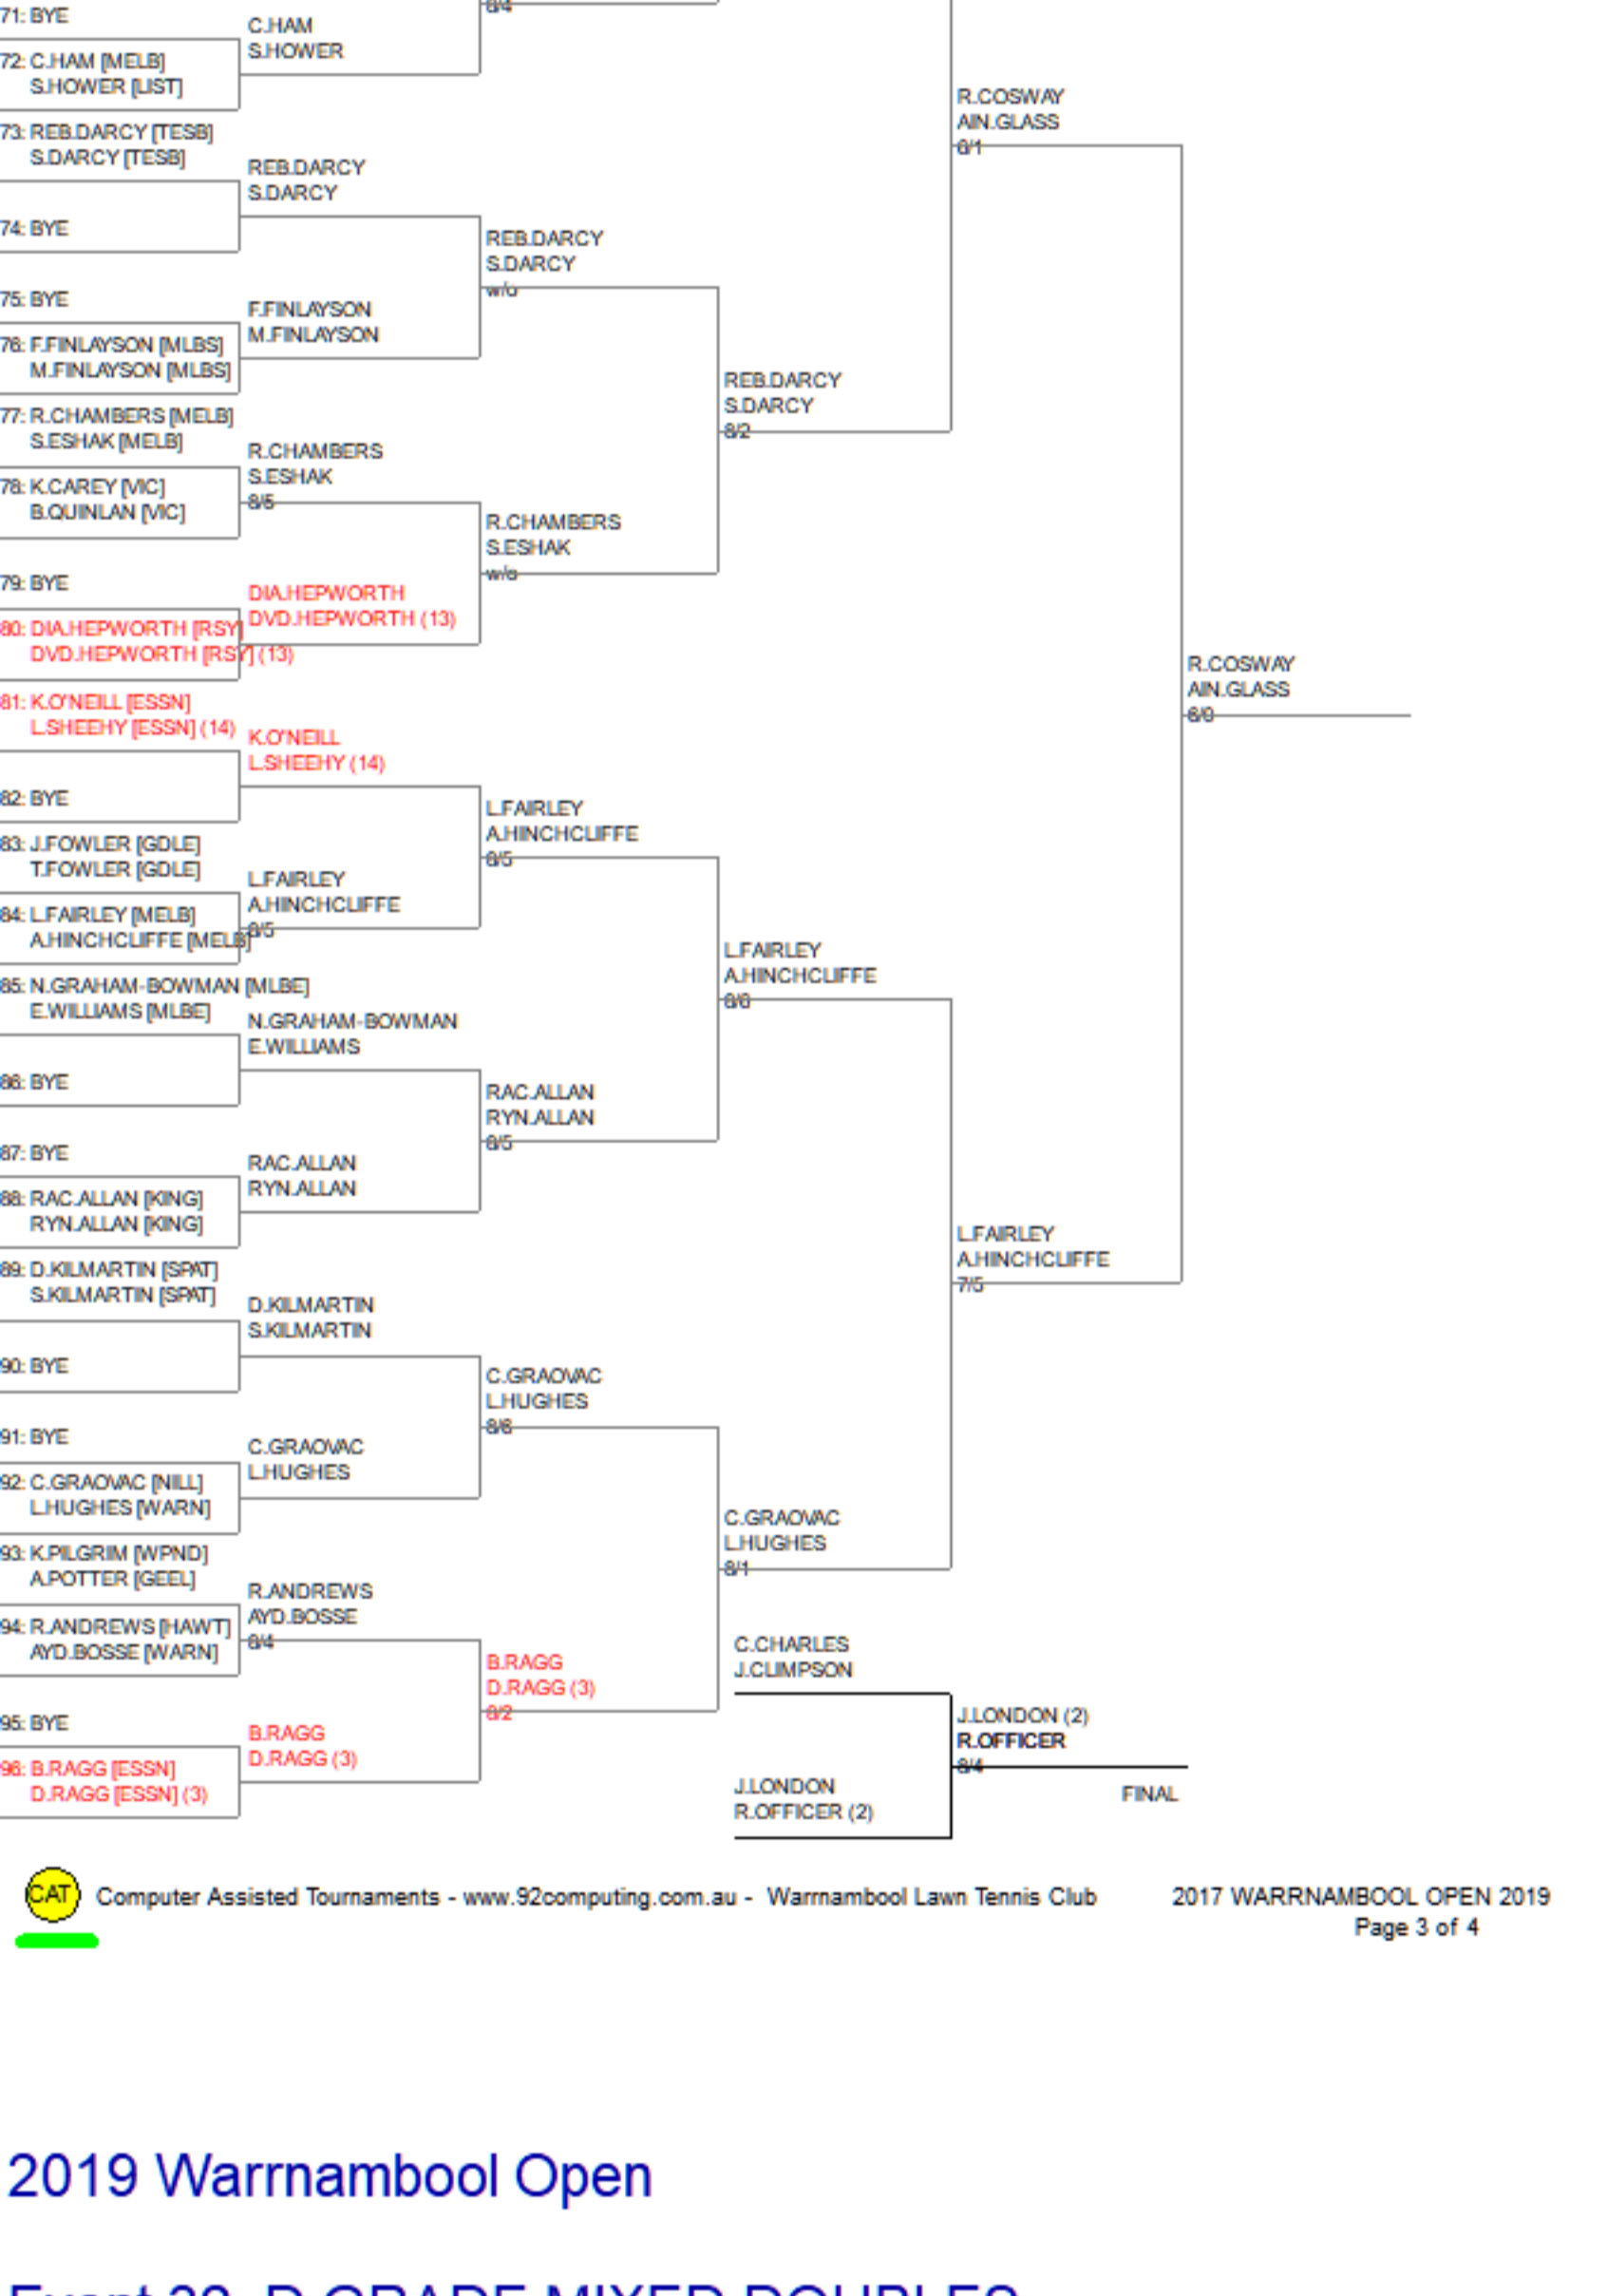

2019 Warrnambool Open

Event 32. D GRADE MIXED DOUBLES

Printed: 11/03/19 19:02:17

2019 Warrnambool Open

Event 32. D GRADE MIXED DOUBLES

Printed: 11/03/19 19:02:17

2019 Warrnambool Open

Event 32. D GRADE MIXED DOUBLES

Printed: 11/03/19 19:02:17

2019 Warrnambool Open

Event 32. D GRADE MIXED DOUBLES

Printed: 11/03/19 19:02:17