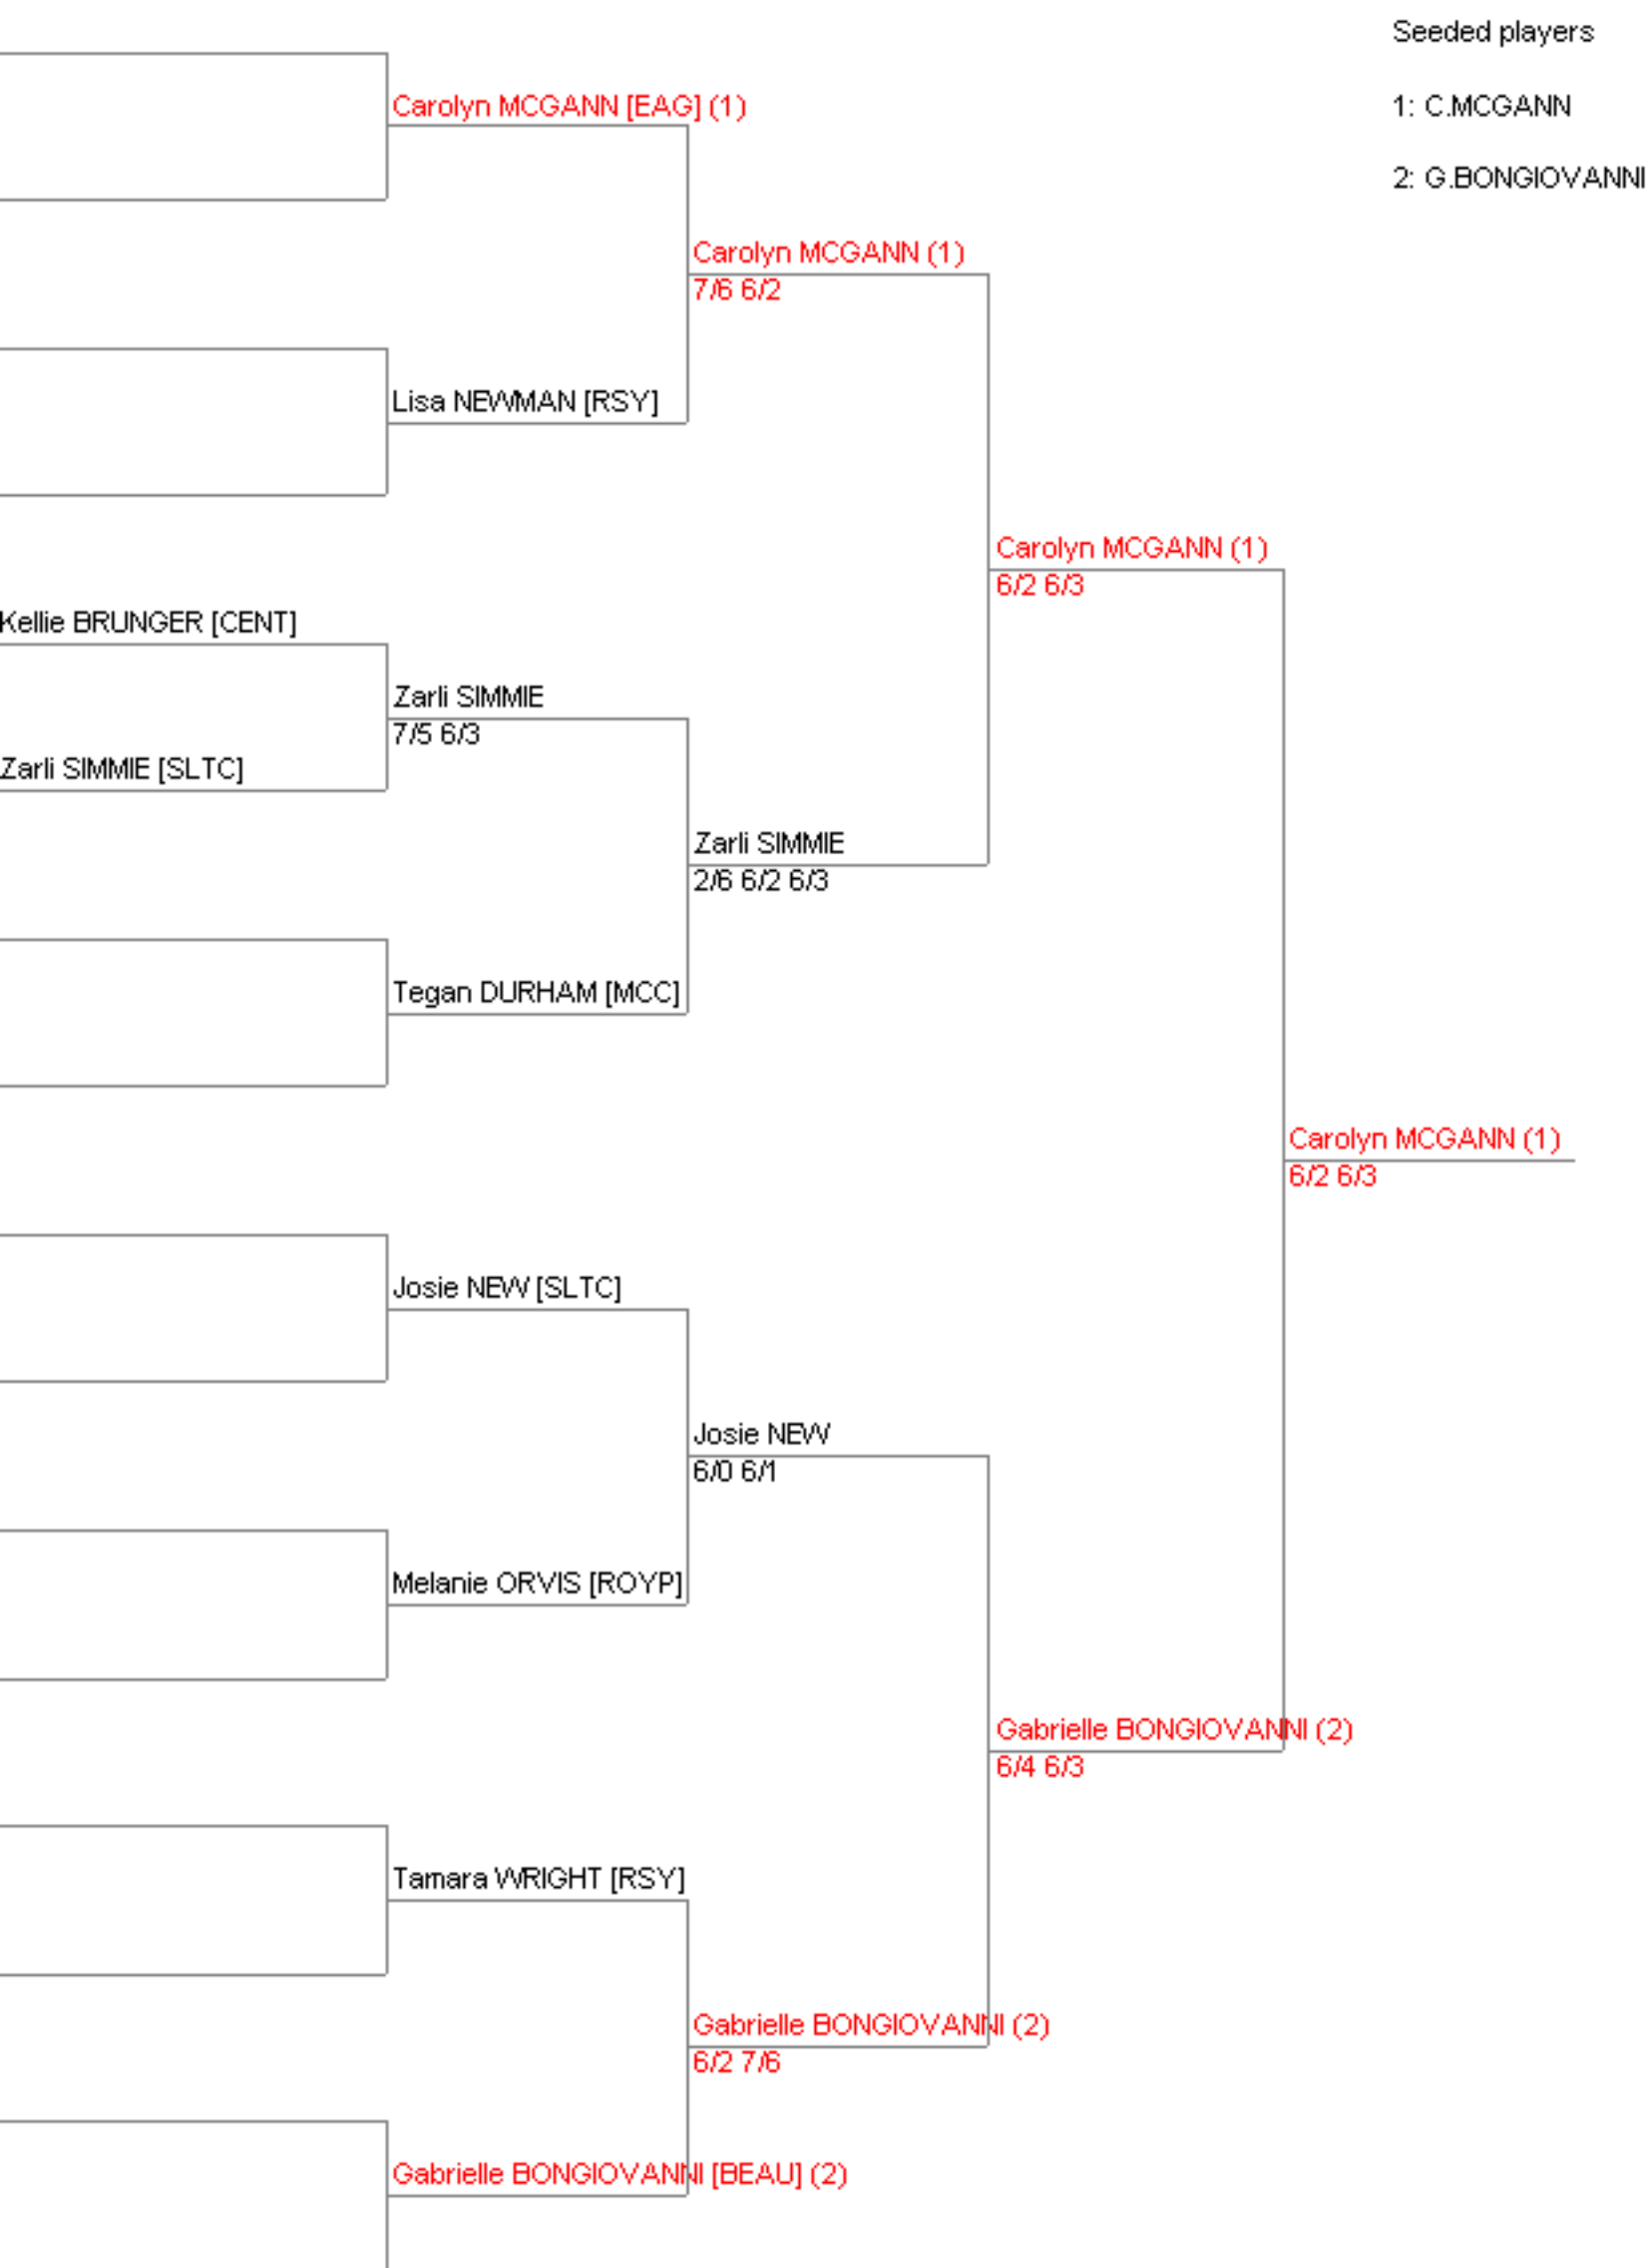

Event 3. OPEN WOMENS SINGLES

Printed: 24/03/08 16:27:53

First match loser play in the Plate event