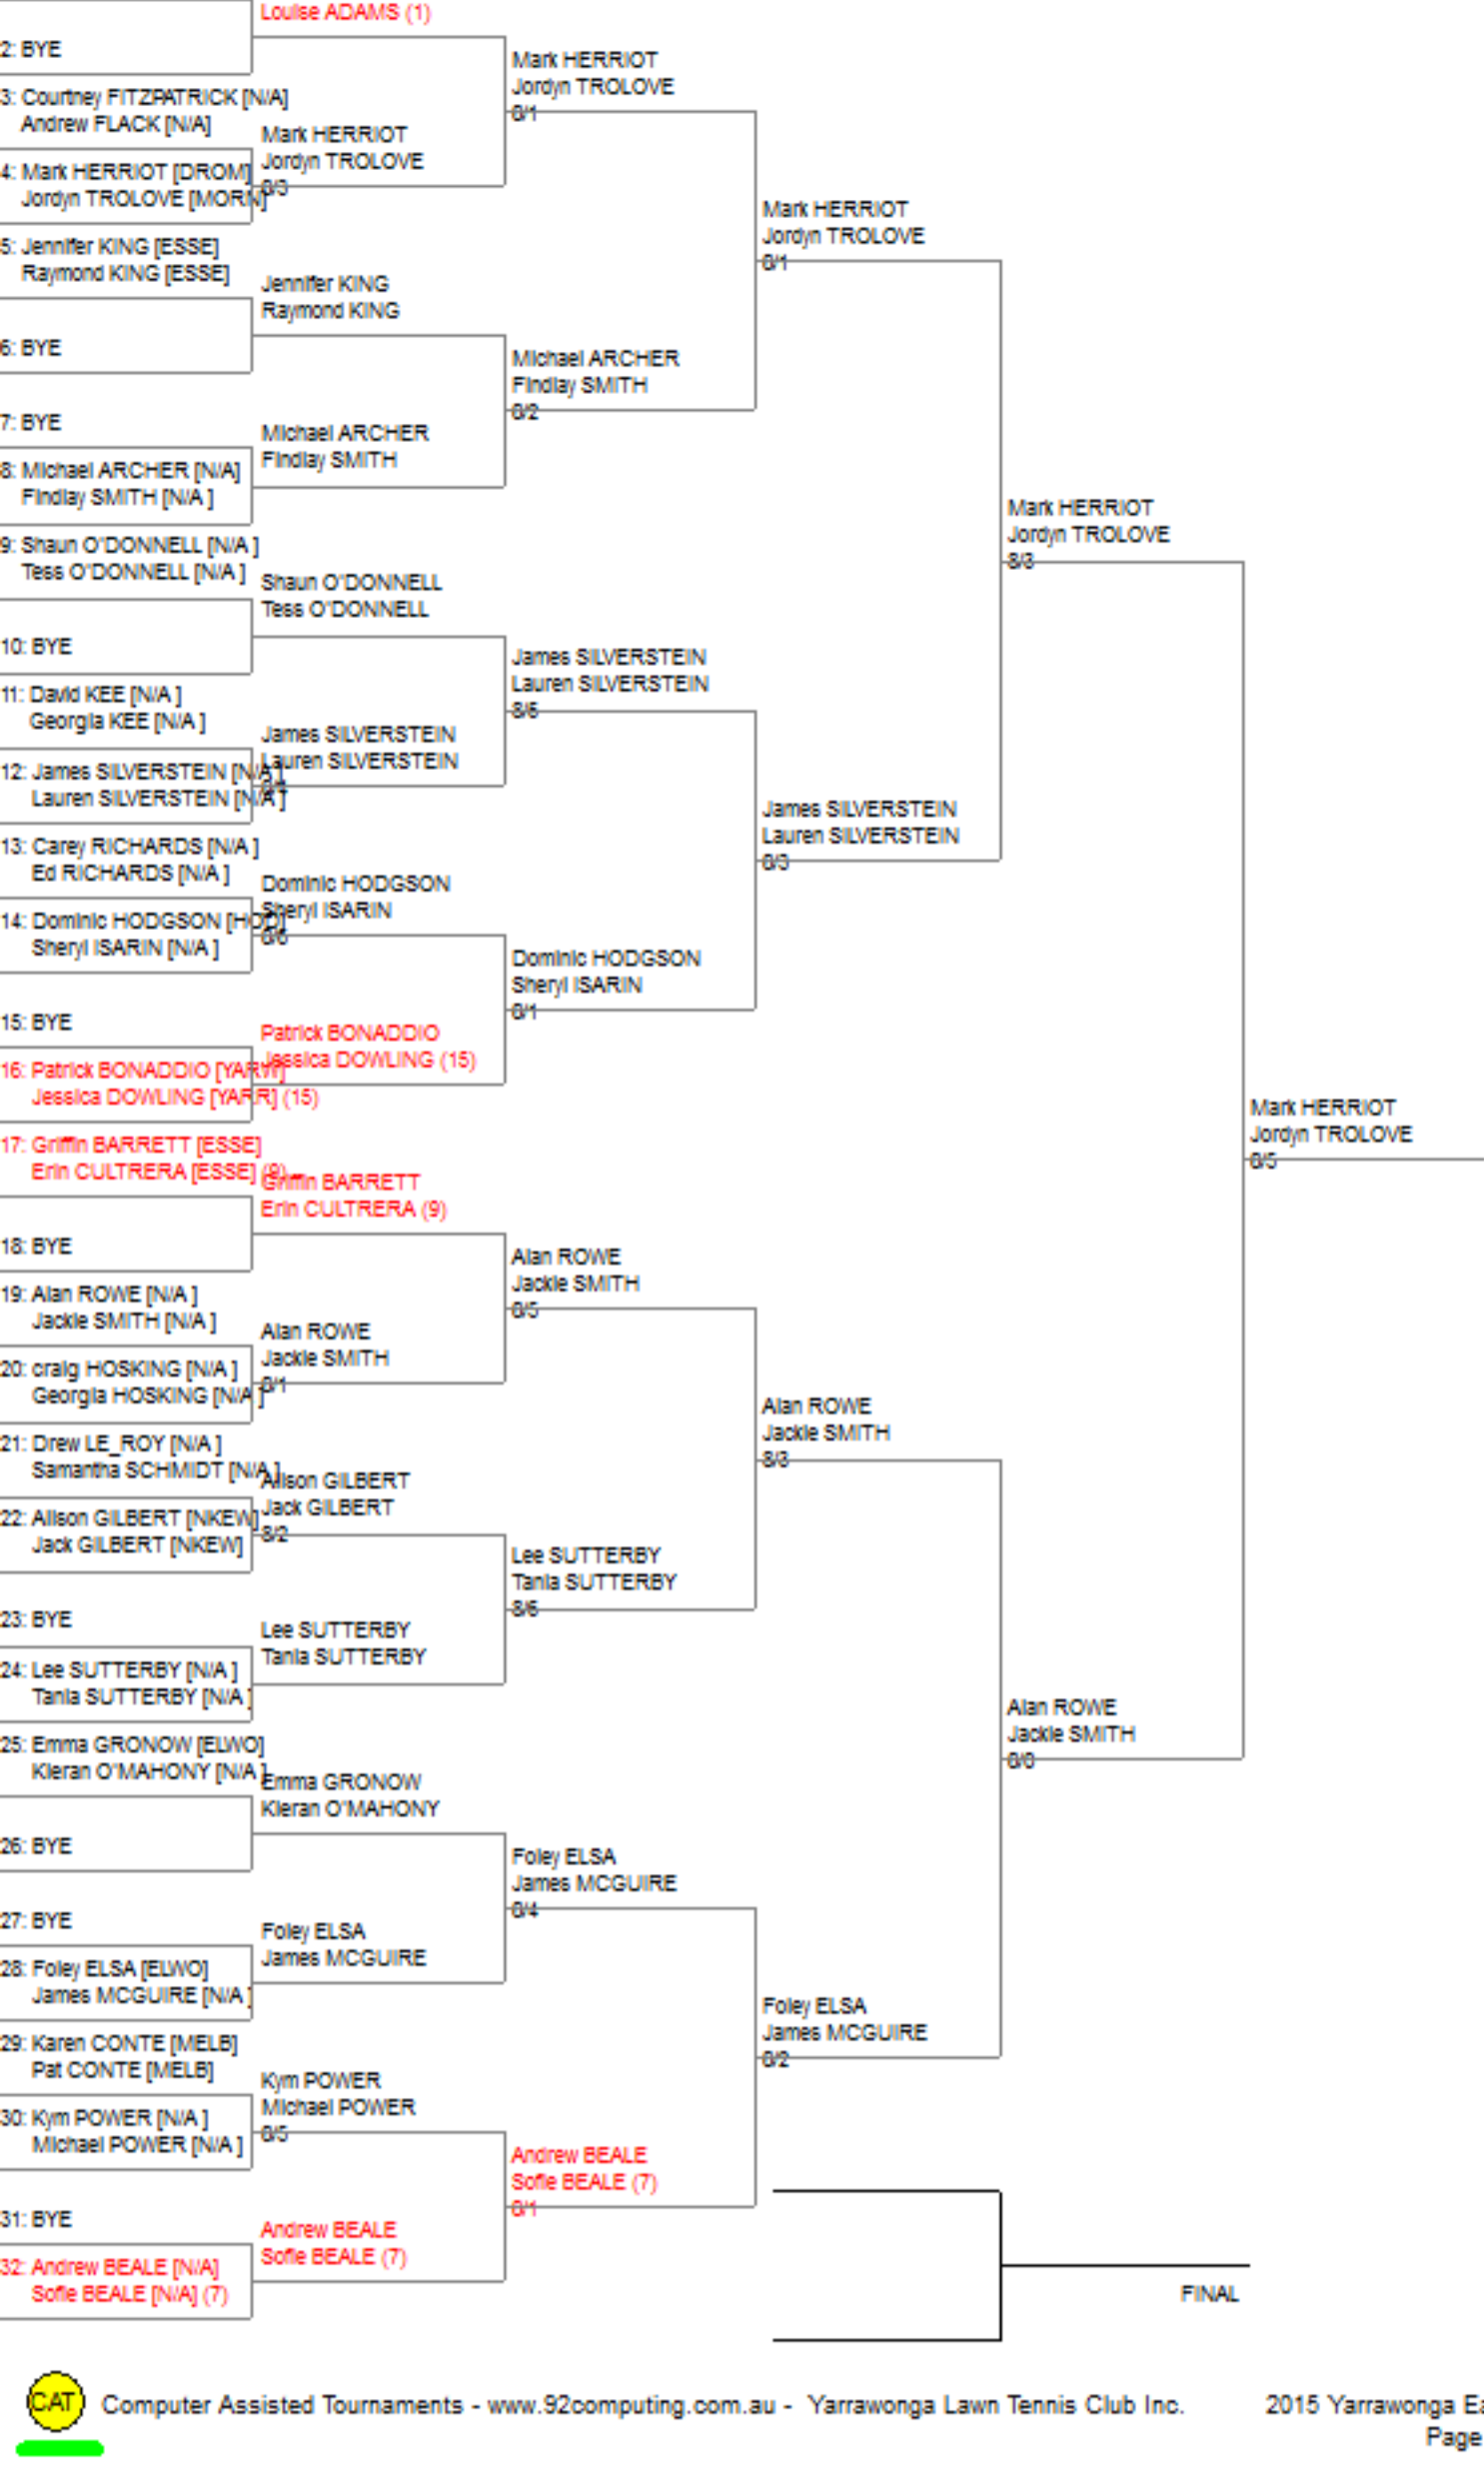

# Yarrowonga Easter 2015

## Event 5. C2 GRADE MIXED DOUBLES

Printed: 09/04/15 09:46:16