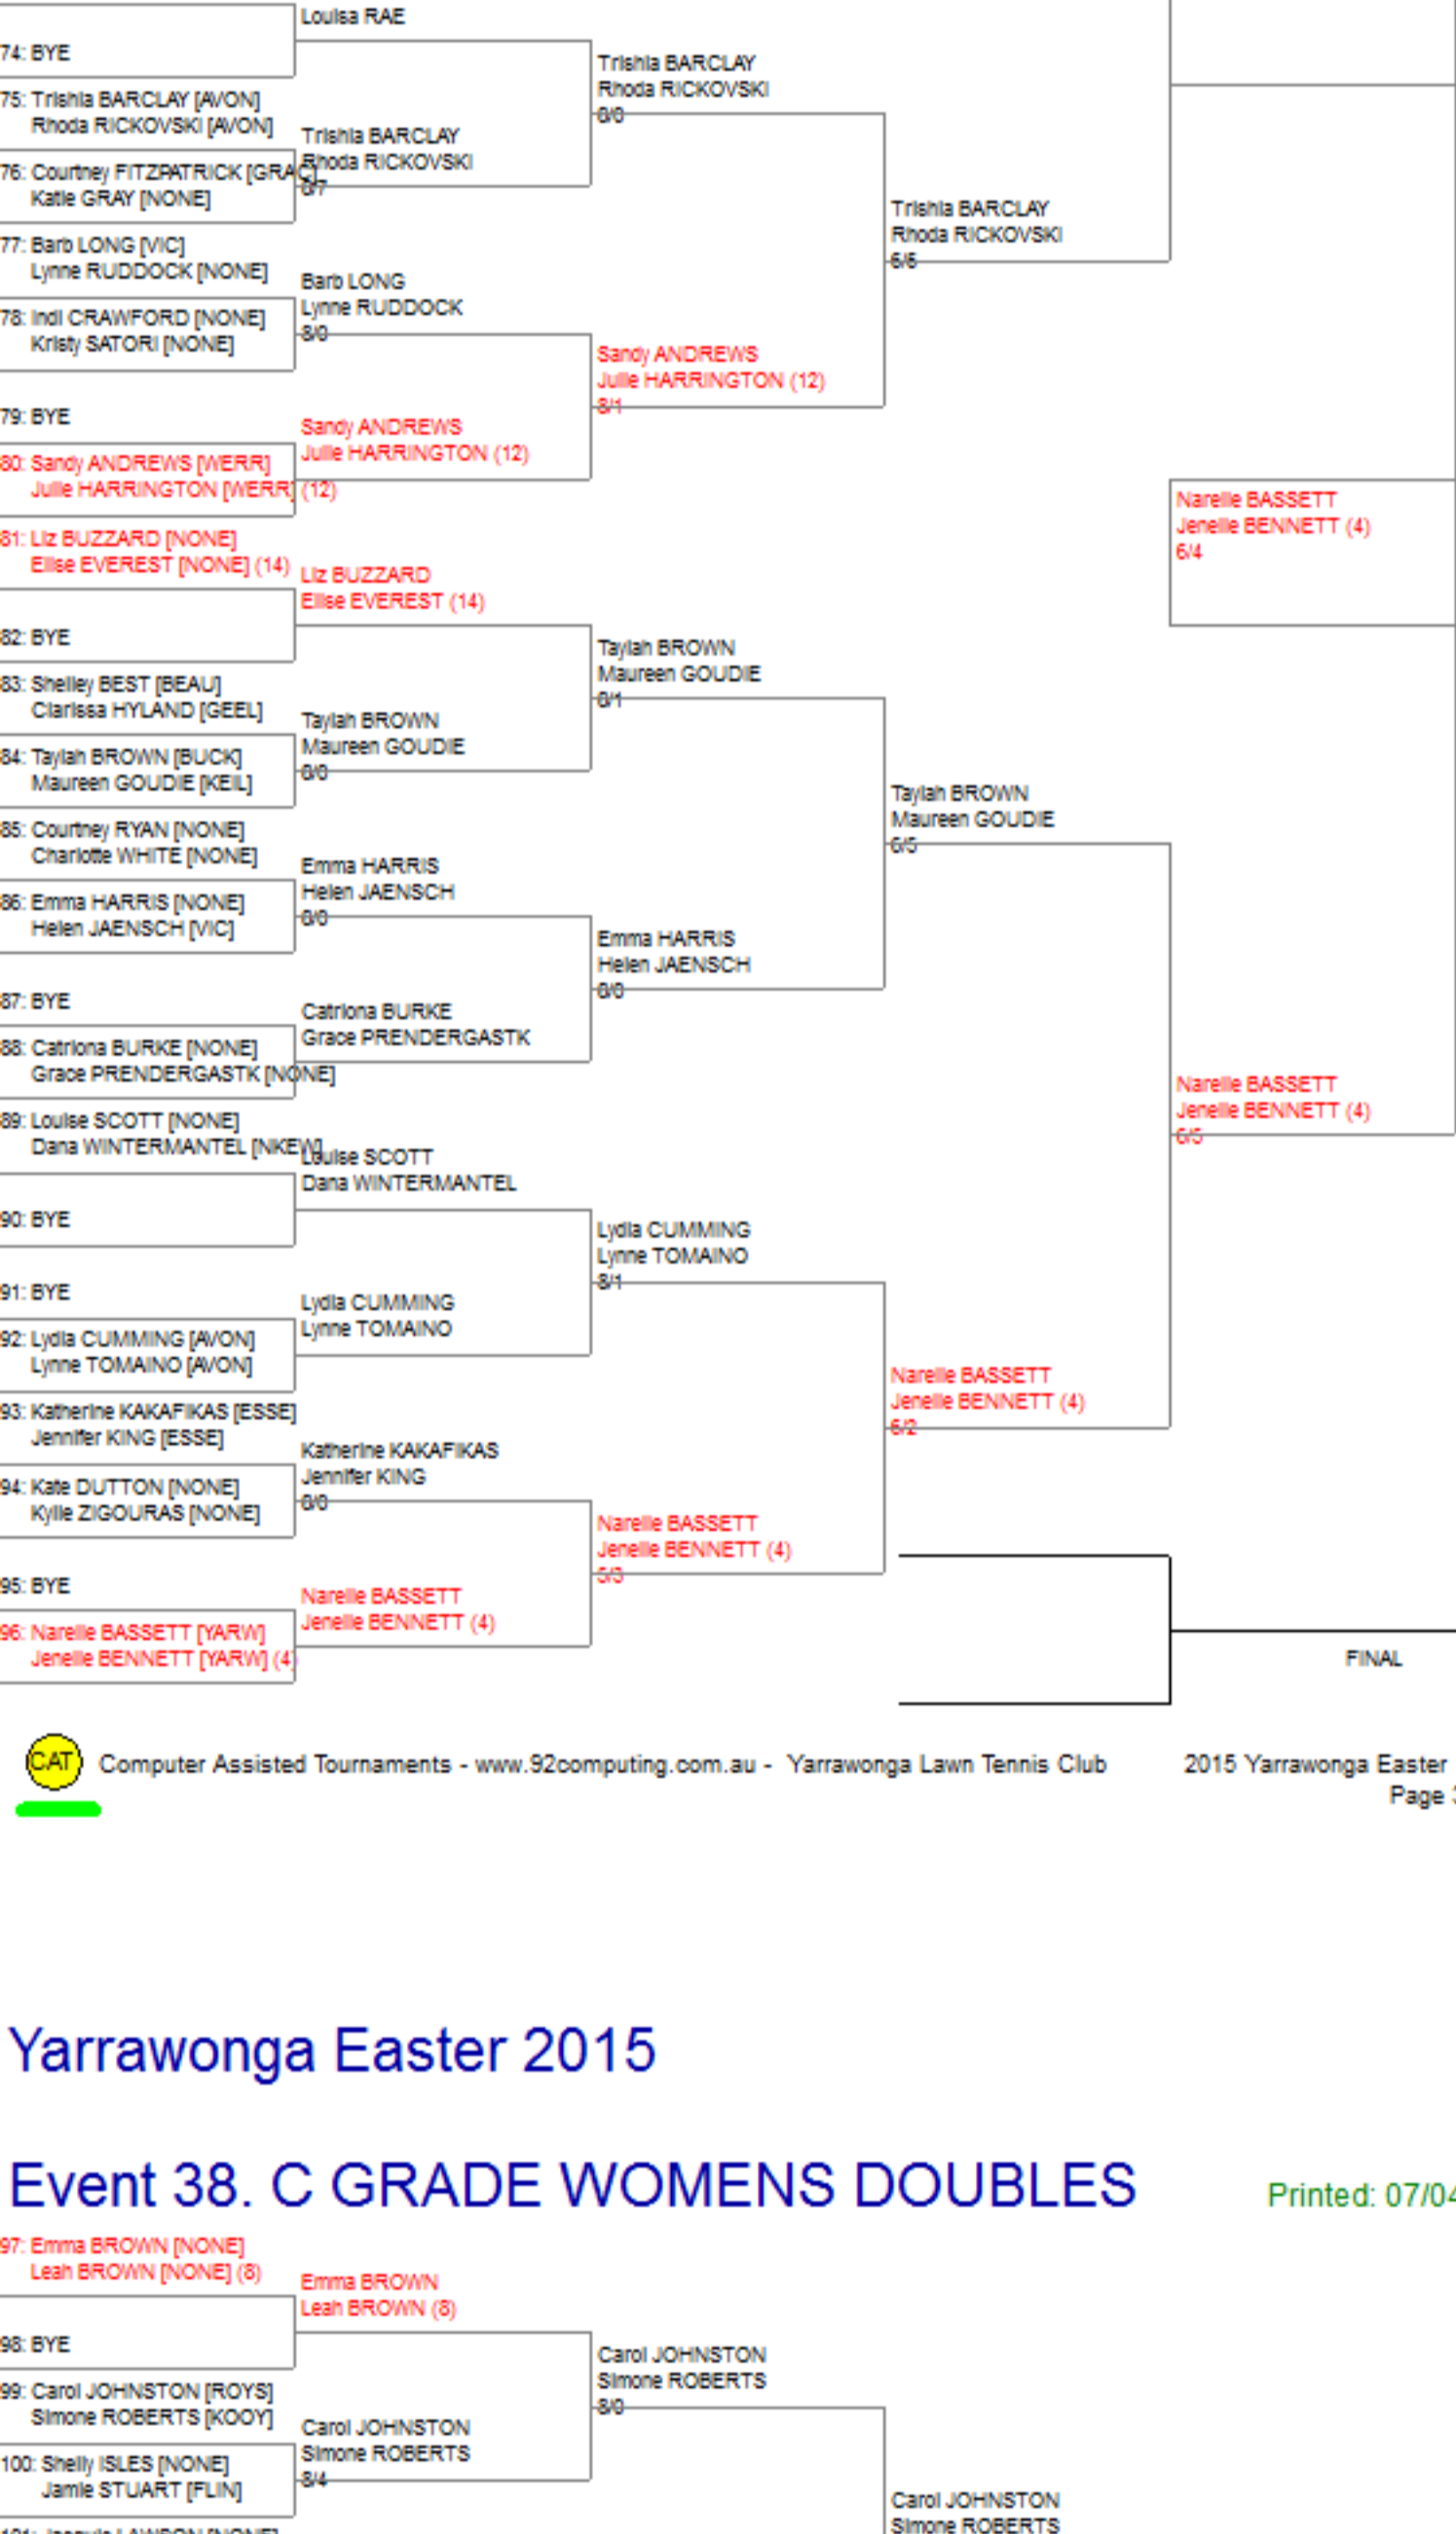

Yarrowonga Easter 2015

Event 38. C GRADE WOMENS DOUBLES

Printed: 07/04/15 10:57:39

Yarrowonga Easter 2015

Event 38. C GRADE WOMENS DOUBLES

Printed: 07/04/15 10:57:39

Yarrowonga Easter 2015

Event 38. C GRADE WOMENS DOUBLES

Printed: 07/04/15 10:57:39

Yarrowonga Easter 2015

Event 38. C GRADE WOMENS DOUBLES

Printed: 07/04/15 10:57:39