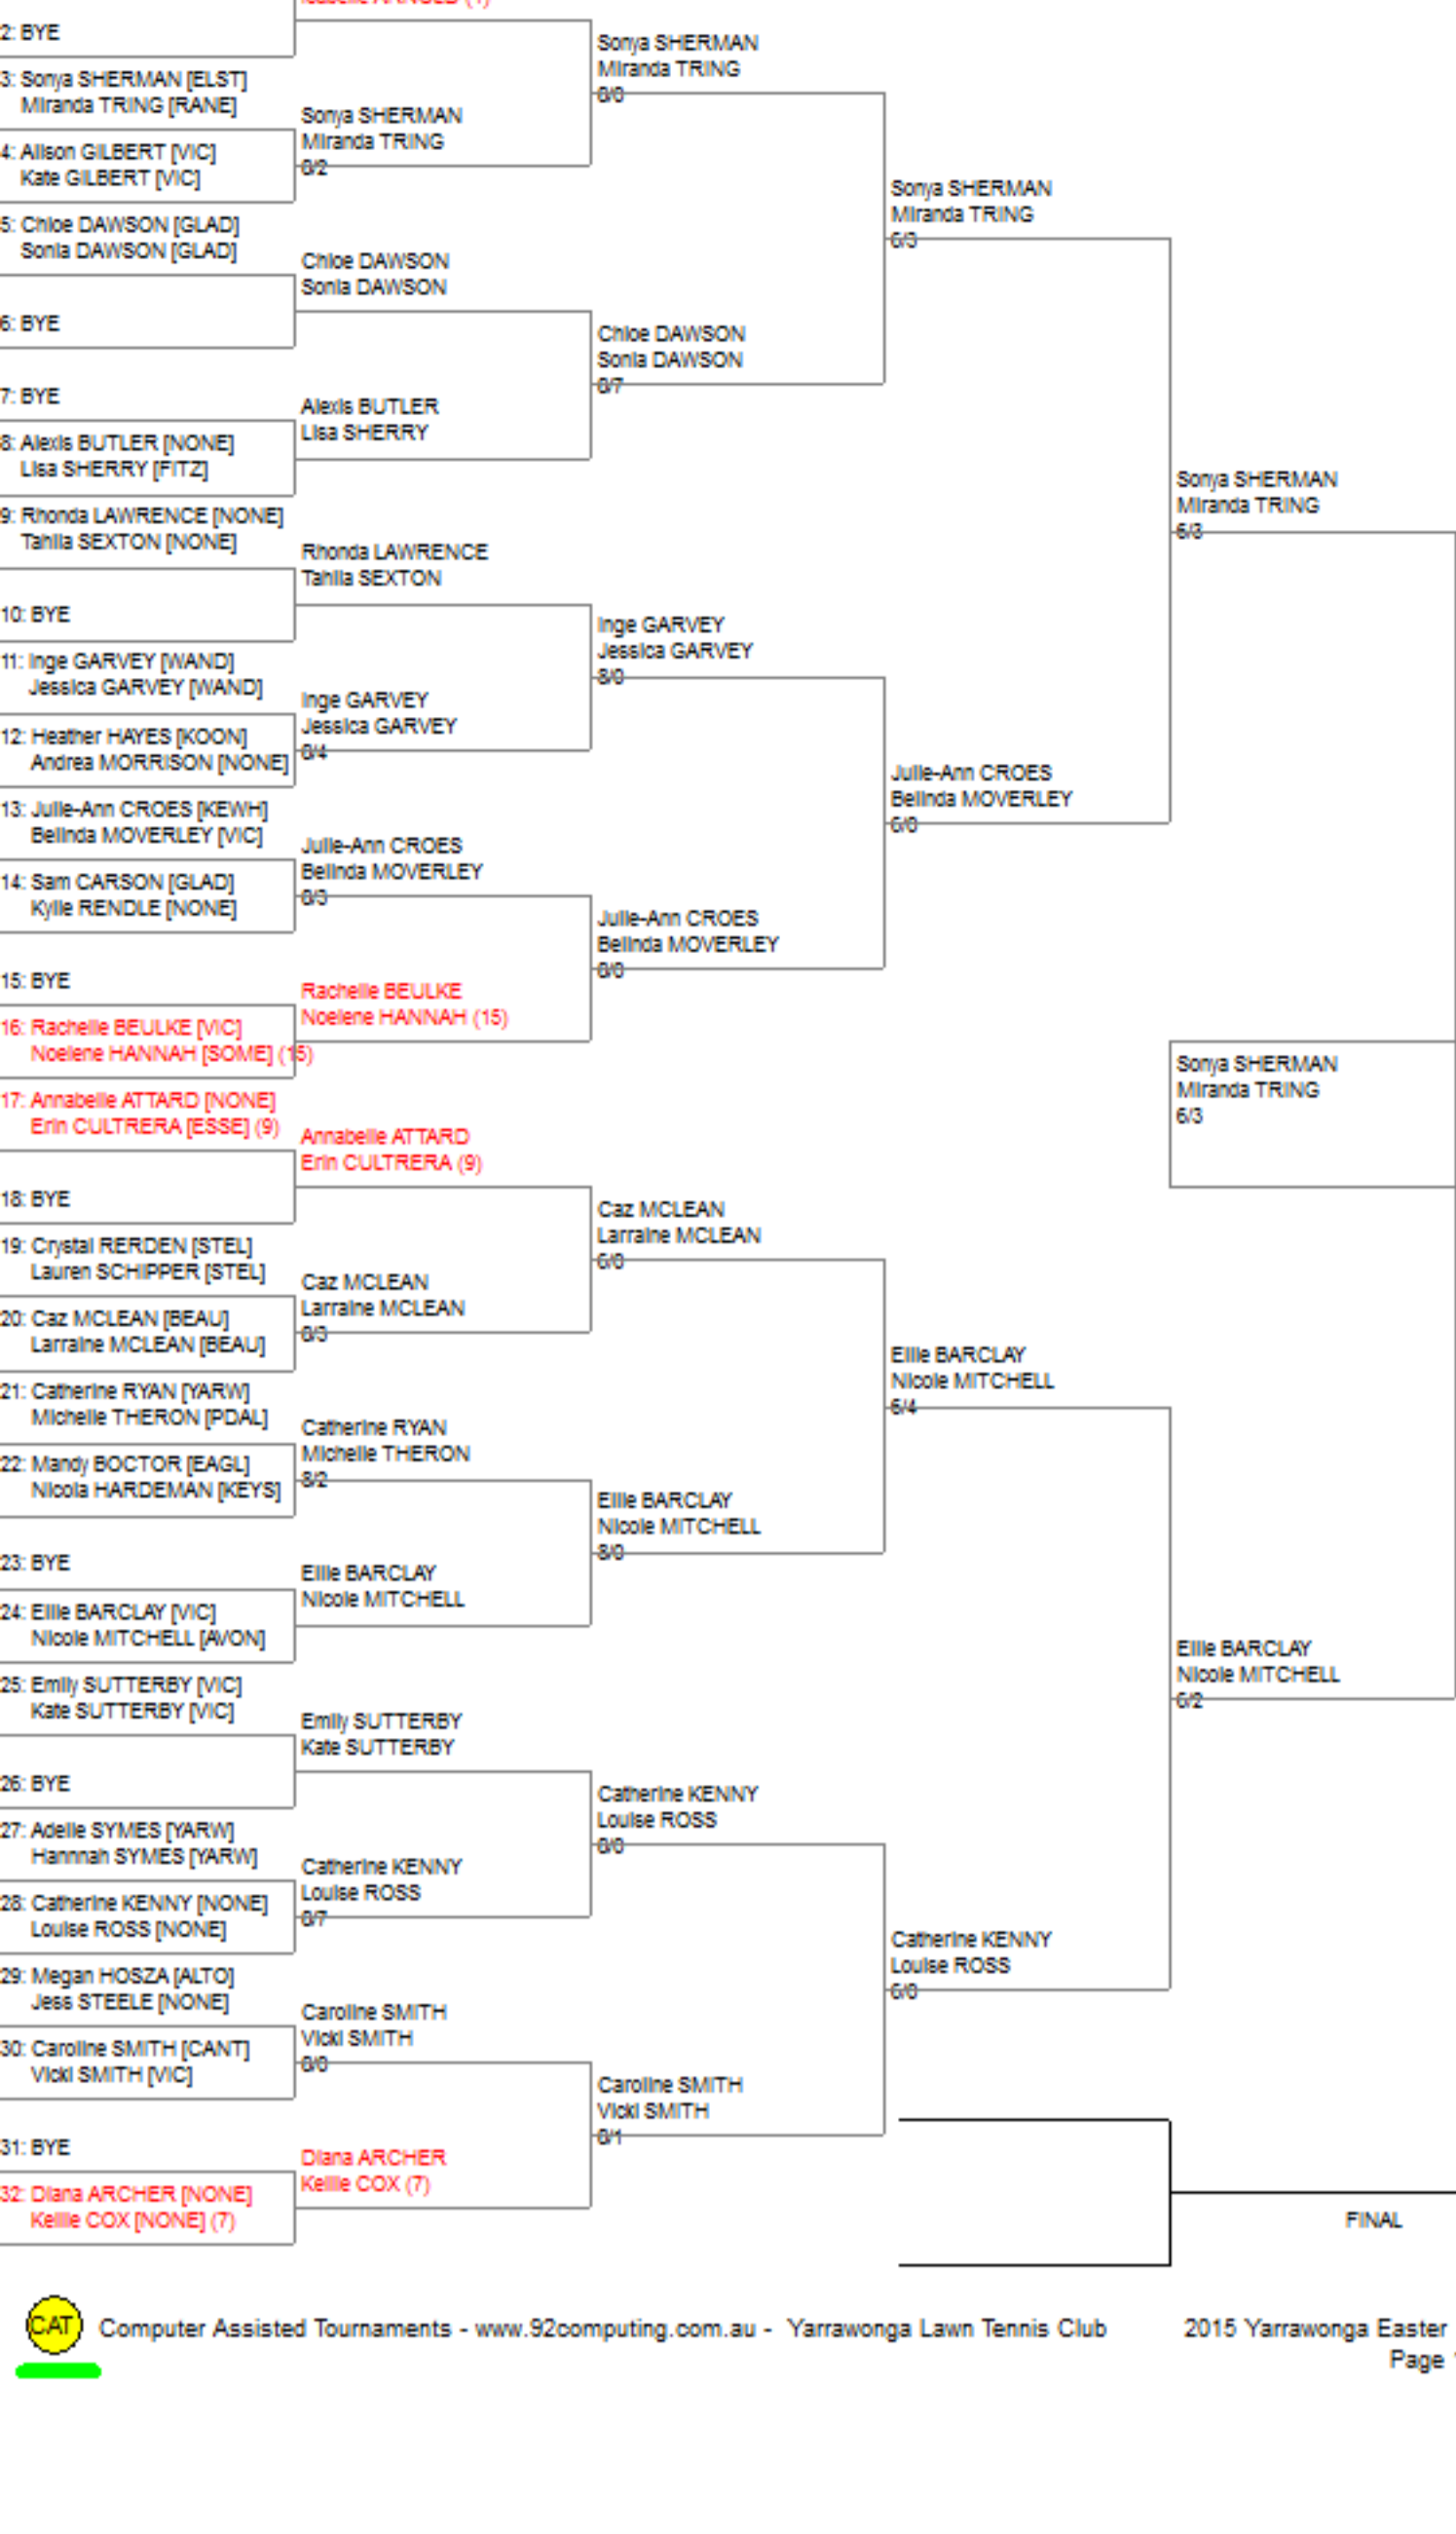

Yarrowonga Easter 2015

Event 38. C GRADE WOMENS DOUBLES

Printed: 07/04/15 10:57:39

Yarrowonga Easter 2015

Event 38. C GRADE WOMENS DOUBLES

Printed: 07/04/15 10:57:39

Yarrowonga Easter 2015

Event 38. C GRADE WOMENS DOUBLES

Printed: 07/04/15 10:57:39

Yarrowonga Easter 2015

Event 38. C GRADE WOMENS DOUBLES

Printed: 07/04/15 10:57:39