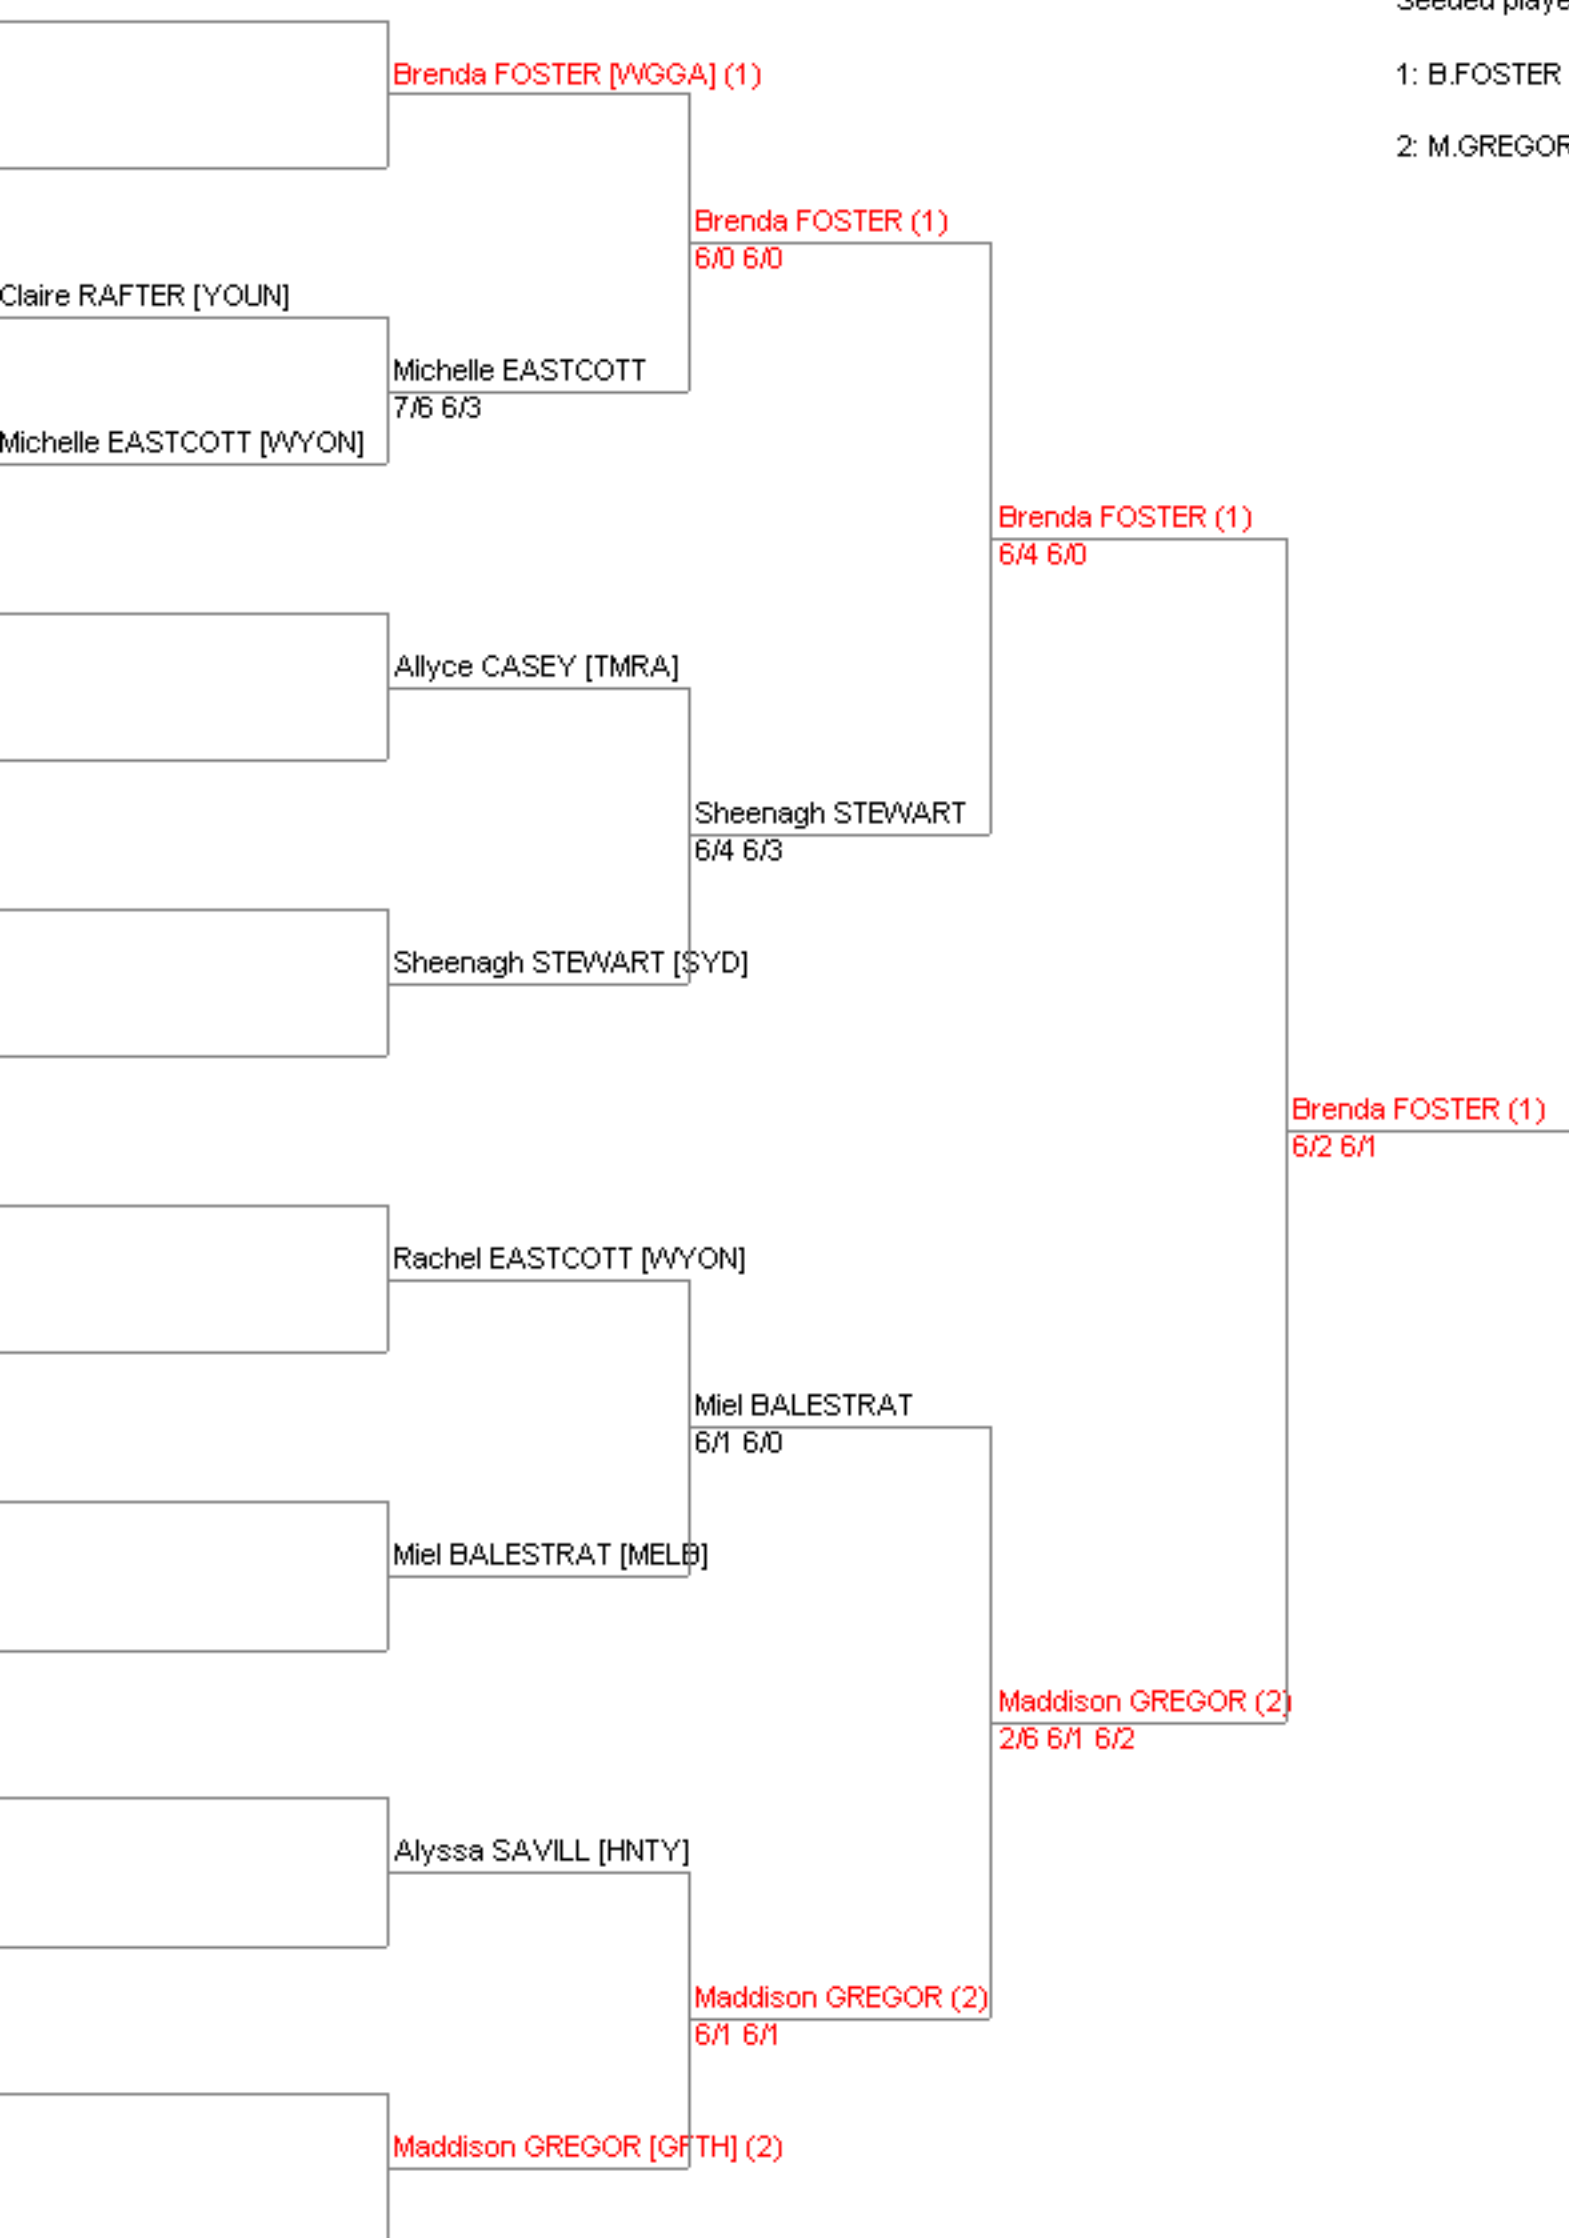

Event 2. OPEN LADIES SINGLES

Printed: 07/10/08 07:49:16

Seeded players

1: B.FOSTER

2: M.GREGOR

1st match losers to A Singles